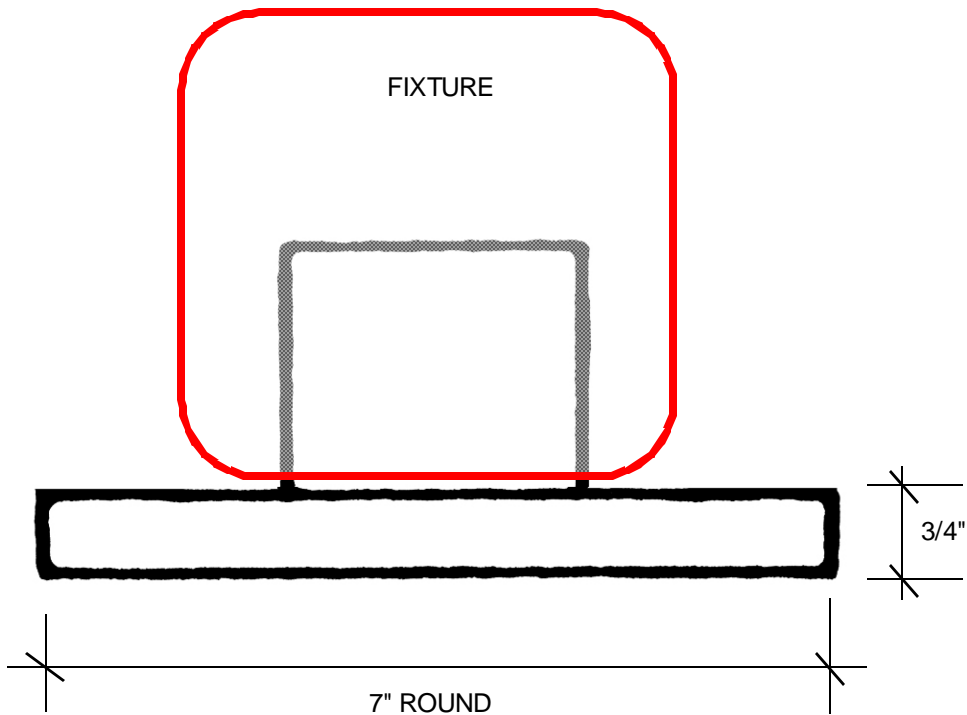

**Fourteenth
Colony**
LIGHTING

797 Roland Street • Memphis, Tennessee 38104 • (901) 272-7007 • FAX: (901) 272-0365

PM-300

.75" H x 7" W

ROUND COLUMN MOUNT BASE

The finishes available are:

Raw Brass (RWB) / Raw Copper (RWC)
Antique Brass (AB) / Antique Copper (AC)
Blackened Brass (DAB) / Blackened Copper (DAC)
Polished Brass (PB) / Polished Copper (PC)
Antique Copper Verde (ACV) / Copper Verde (CV)
Rust (RT) / Oil Rubbed Brass (ORB)

3" Fitter