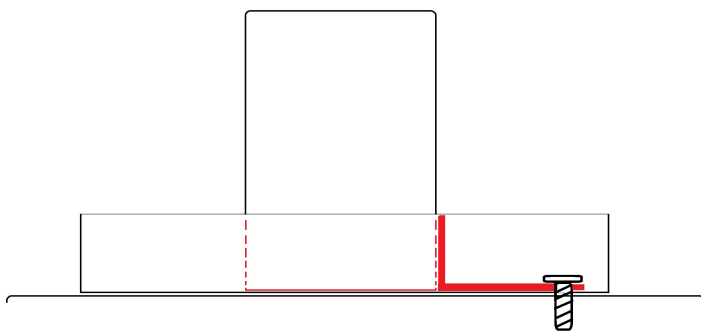

FOURTEENTH COLONY LIGHTING

HANDCRAFTED LIGHT FIXTURES MADE IN MEMPHIS, TENNESSEE

PM-300 COLUMN MOUNT ADAPTER

.75 H x 7 W

- (1) ANCHOR THE THREE "L" SHAPED BRACKETS TO YOUR COLUMN
- (2) INSTALL THE ROUND PLATE OVER THE CENTER TUBING