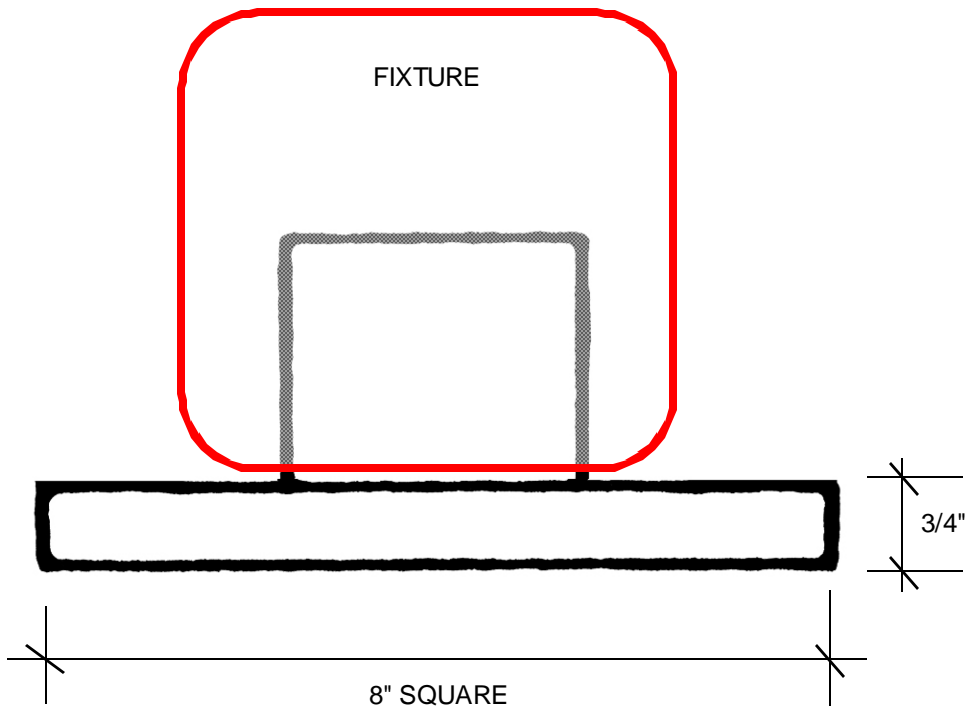

**Fourteenth
Colony**
LIGHTING

797 Roland Street • Memphis, Tennessee 38104 • (901) 272-7007 • FAX: (901) 272-0365

PM-250

.75" H x 8" W

SQUARE COLUMN MOUNT BASE

The finishes available are:

Raw Brass (RWB) / Raw Copper (RWC)
Antique Brass (AB) / Antique Copper (AC)
Blackened Brass (DAB) / Blackened Copper (DAC)
Polished Brass (PB) / Polished Copper (PC)
Antique Copper Verde (ACV) / Copper Verde (CV)
Rust (RT) / Oil Rubbed Brass (ORB)

3" Fitter