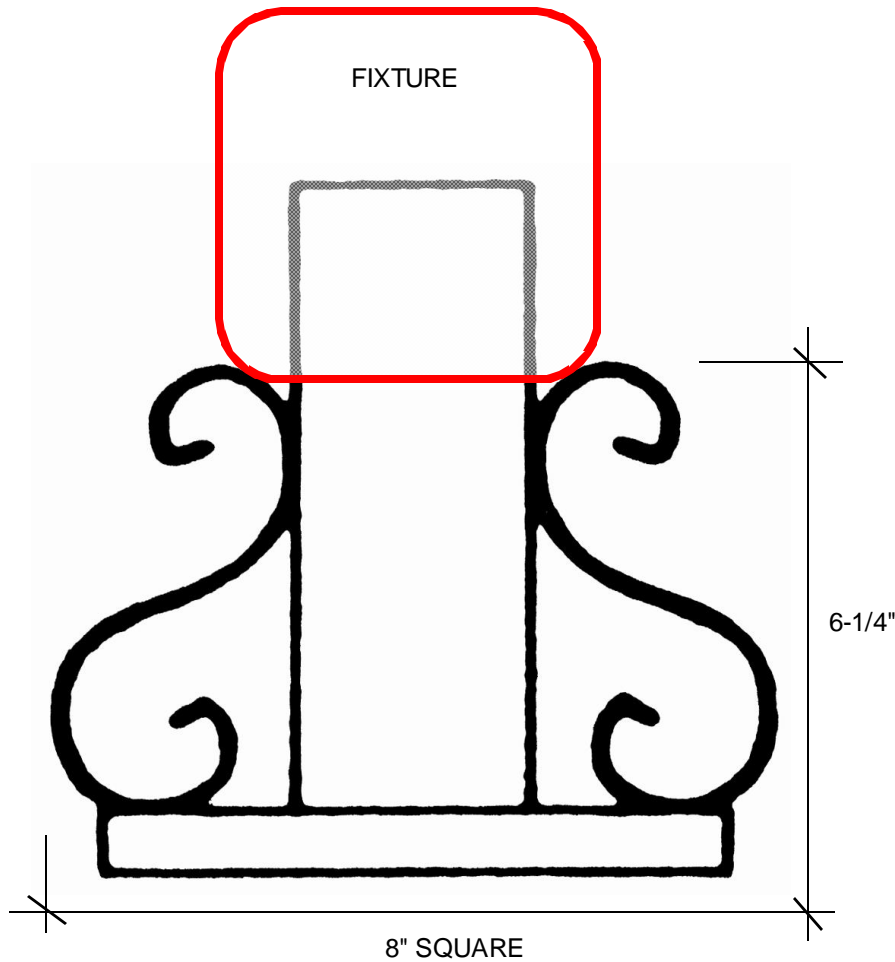

**Fourteenth
Colony**
LIGHTING

797 Roland Street • Memphis, Tennessee 38104 • (901) 272-7007 • FAX: (901) 272-0365

PM-200

6.25" H x 8" W

SQUARE COLUMN MOUNT BASE

The finishes available are:

Raw Brass (RWB) / Raw Copper (RWC)
Antique Brass (AB) / Antique Copper (AC)
Blackened Brass (DAB) / Blackened Copper (DAC)
Antique Copper Verde (ACV) / Copper Verde (CV)
Rust (RT) / Oil Rubbed Brass (ORB)

3" Fitter