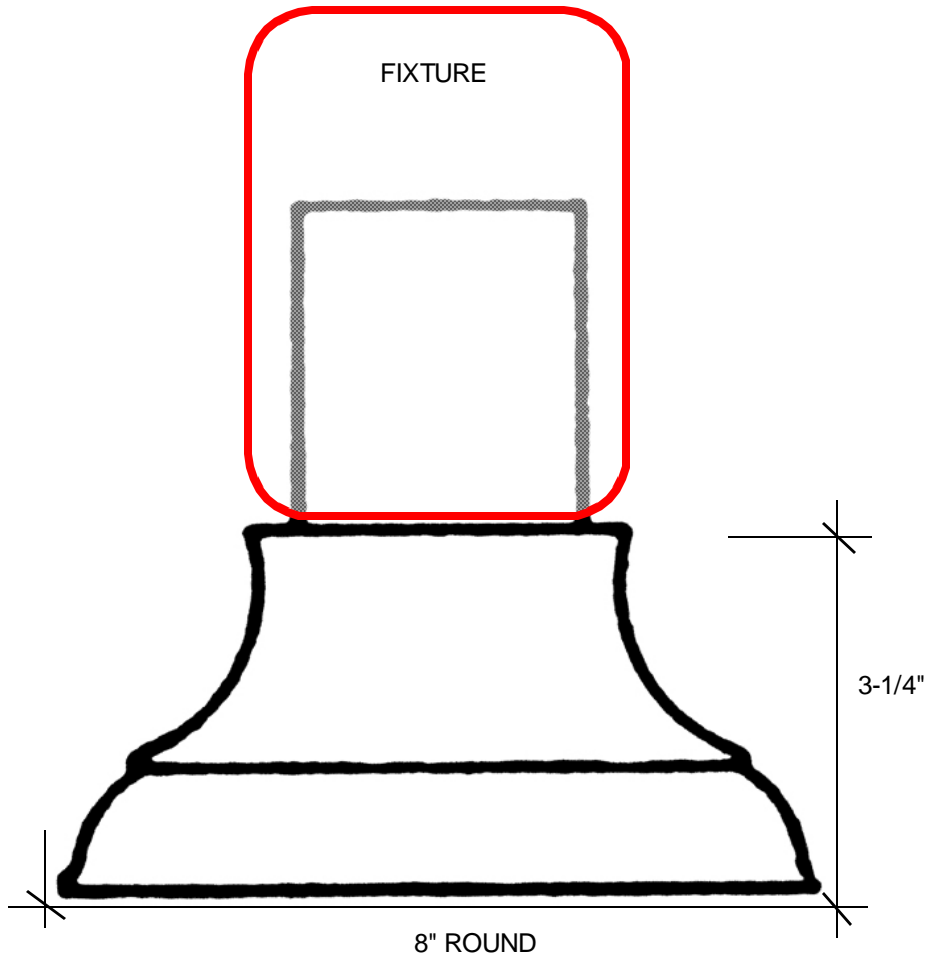

Fourteenth Colony

LIGHTING

797 Roland Street • Memphis, Tennessee 38104 • (901) 272-7007 • FAX: (901) 272-0365

PM-100

3.25" H x 8" W

ROUND COLUMN MOUNT BASE

The finishes available are:

Raw Brass (RWB) / Raw Copper (RWC)
Antique Brass (AB) / Antique Copper (AC)
Blackened Brass (DAB) / Blackened Copper (DAC)
Polished Brass (PB) / Polished Copper (PC)
Antique Copper Verde (ACV) / Copper Verde (CV)
Rust (RT) / Oil Rubbed Brass (ORB)

3" Fitter