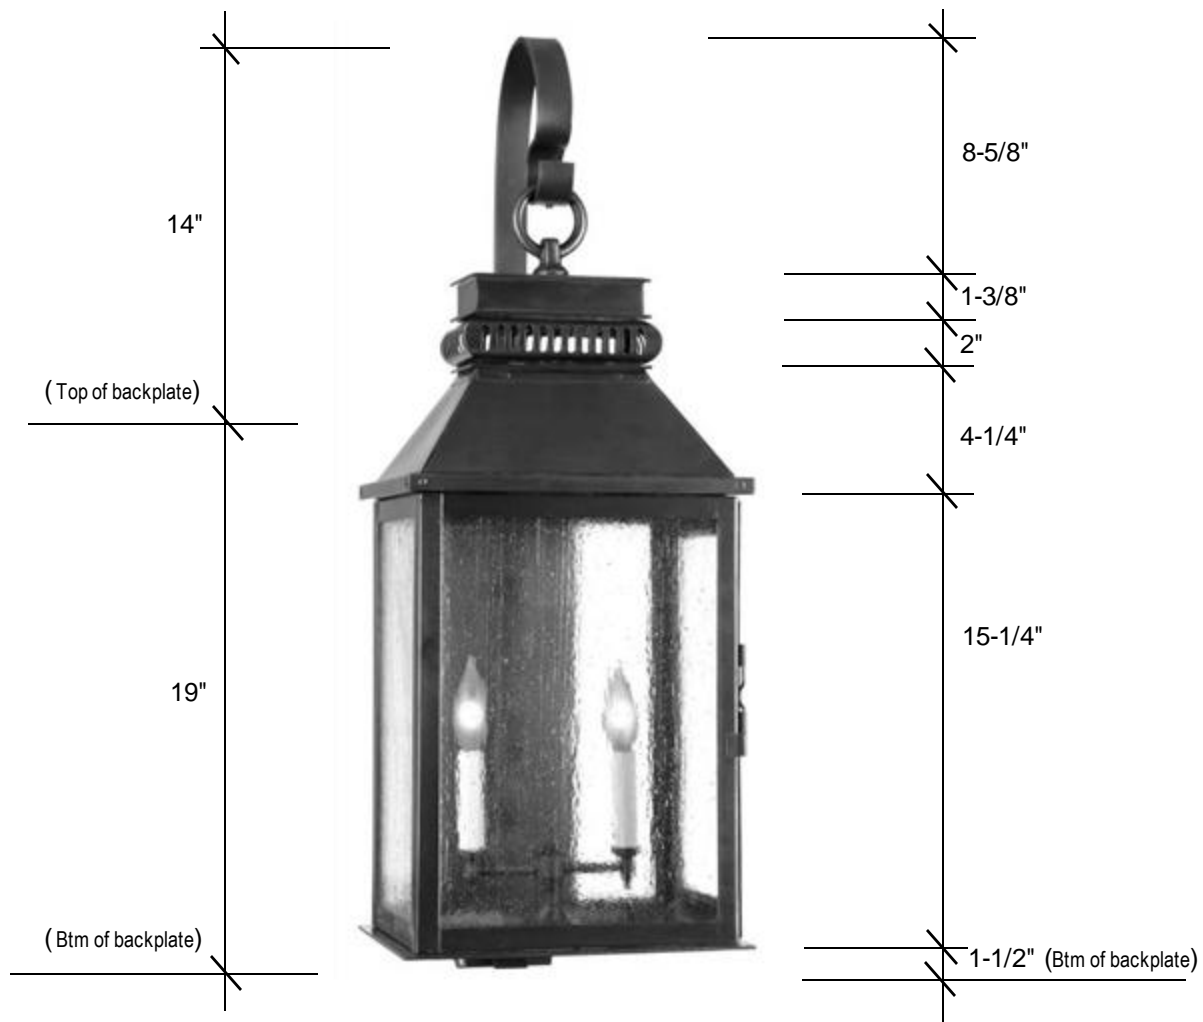

**NMC/SB**  
**33"H x 12"W x 11.5"D**

This fixture comes standard with clear glass, but seedy is available, and has (2) candle sockets that are listed for 60W each.

The finishes available are:

- Raw Brass (RWB) / Raw Copper (RWC)
- Antique Brass (AB) / Antique Copper (AC)
- Blackened Brass (DAB) / Blackened Copper (DAC)
- Antique Copper Verde (ACV) / Oil Rubbed Brass (ORB)

**Backplate 19"H x 5"W**

The dimensions stated above are approximate