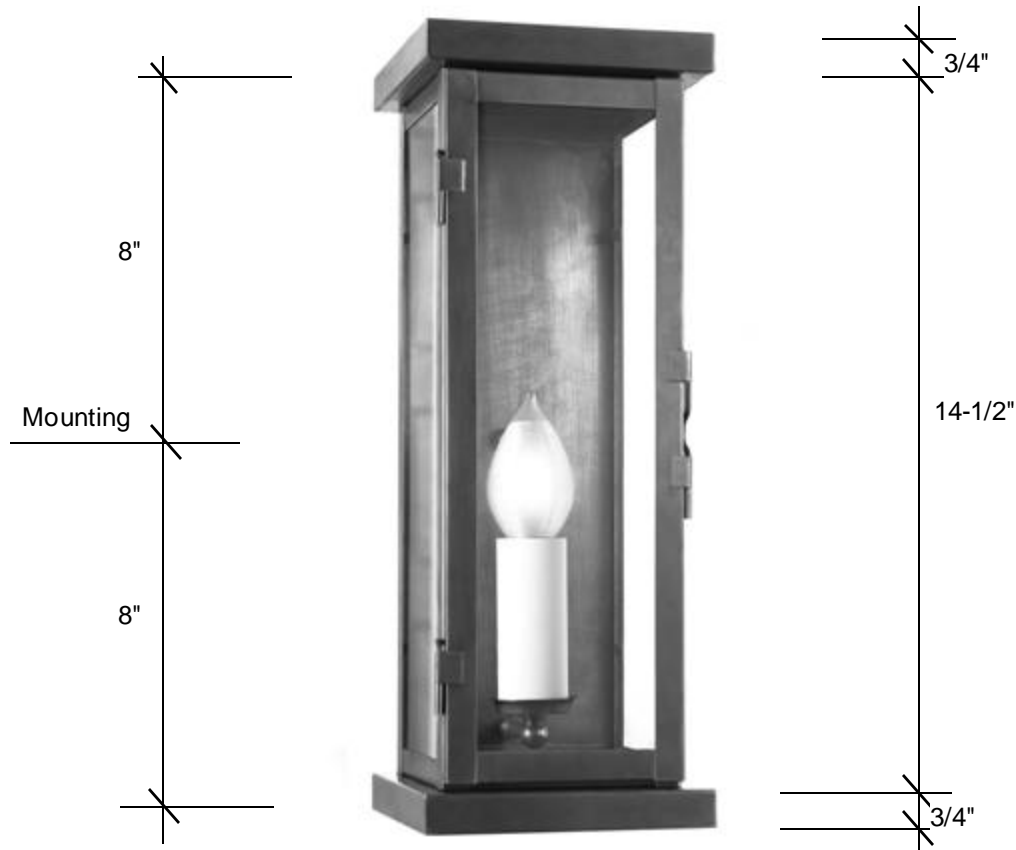

Fourteenth Colony

LIGHTING

797 Roland Street • Memphis, Tennessee 38104 • (901) 272-7007 • FAX: (901) 272-0365

NEU16

16"H x 6"W x 6"D

This fixture comes standard with clear glass, but seeded is available, and has (1) edison base socket that is listed for 60W.

Canopy Backplate 14.5"H x 5"W

The dimensions stated above are approximate.