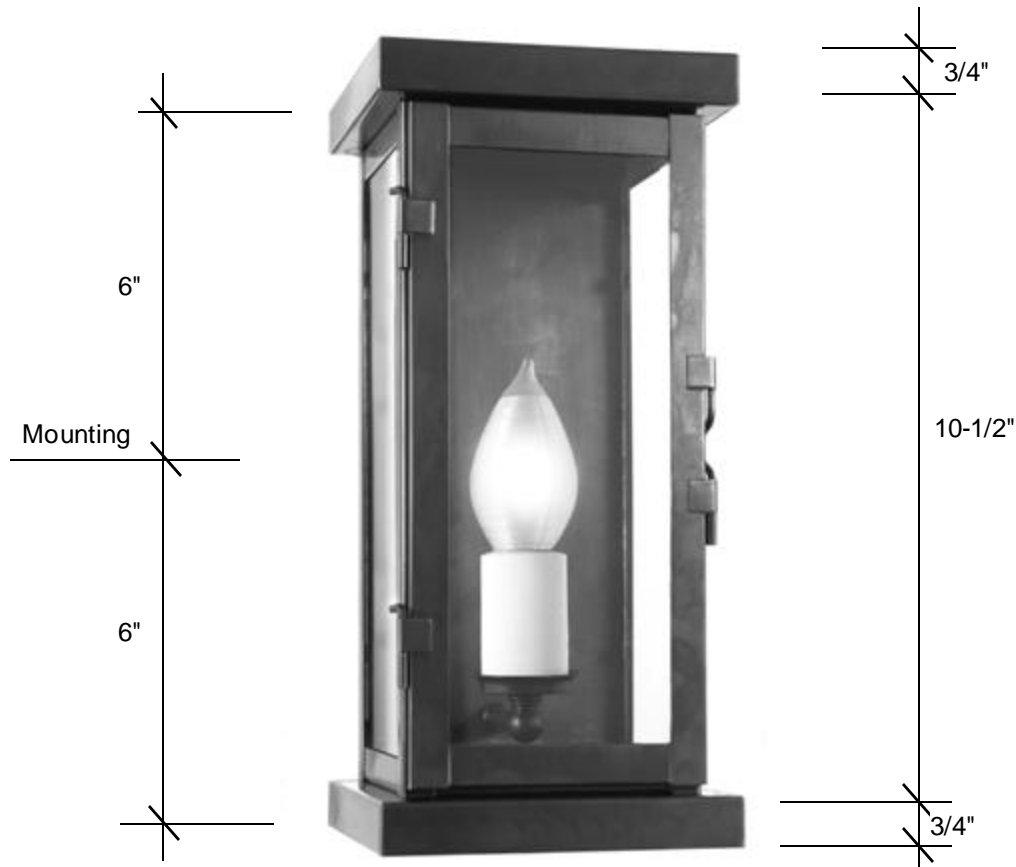

**Fourteenth
Colony**
LIGHTING

797 Roland Street • Memphis, Tennessee 38104 • (901) 272-7007 • FAX: (901) 272-0365

NEU12
12"H x 6"W x 6"D

This fixture comes standard with clear glass, but seeded is available, and has (1) edison base socket that is listed for 60W.

Canopy Backplate 10.5"H x 5"W

The dimensions stated above are approximate.