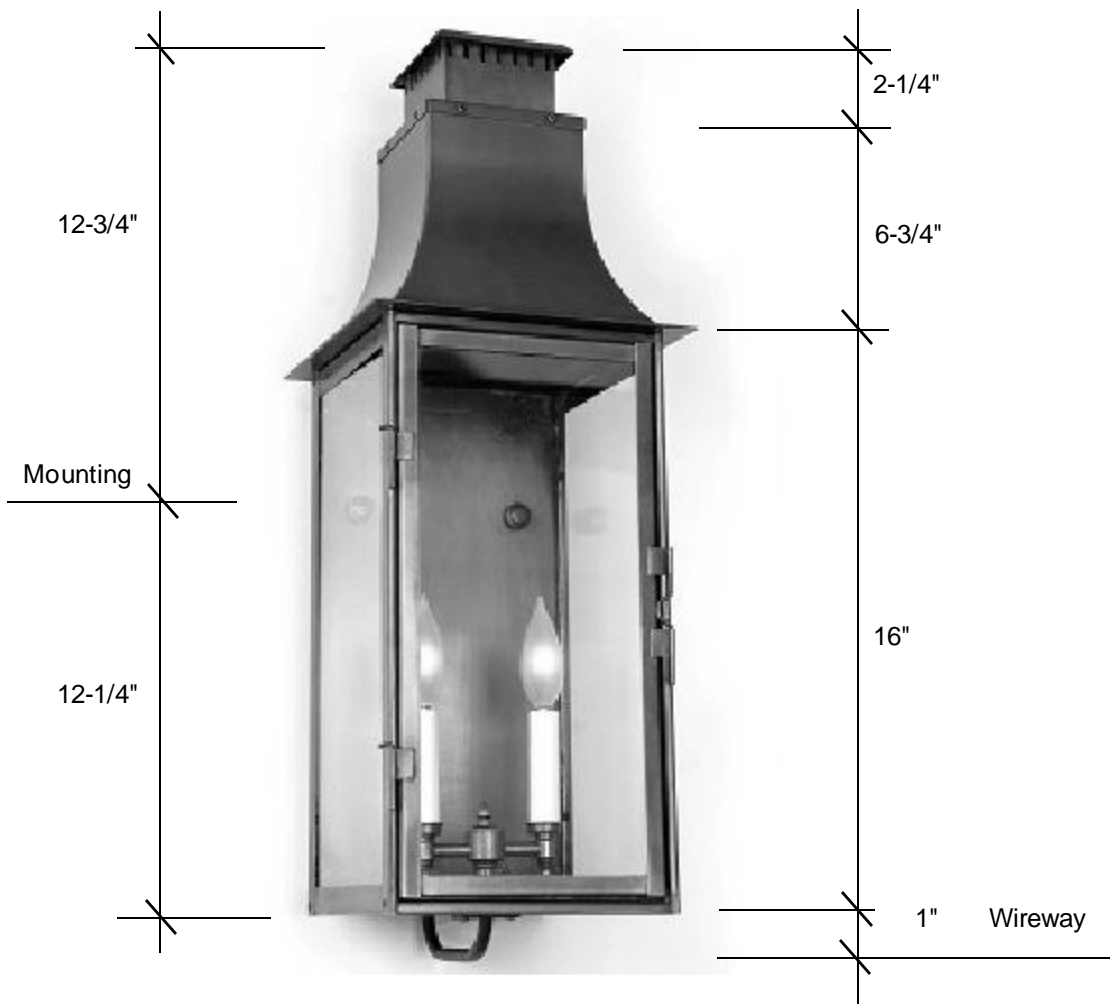

## LMG

25"H x 9.5"W x 10.5"D

This fixture comes standard with clear glass, but seeded is available, and has (2) candle base sockets that are listed for 60W each.

The finishes available are:

- Raw Brass (RWB) / Raw Copper (RWC)
- Antique Brass (AB) / Antique Copper (AC)
- Blackened Brass (DAB) / Blackened Copper (DAC)
- Antique Copper Verde (ACV) / Copper Verde (CV)
- Rust (RT) / Oil Rubbed Brass (ORB)

### Canopy Backplate 14.5"H x 7"W

The dimensions stated above are approximate.