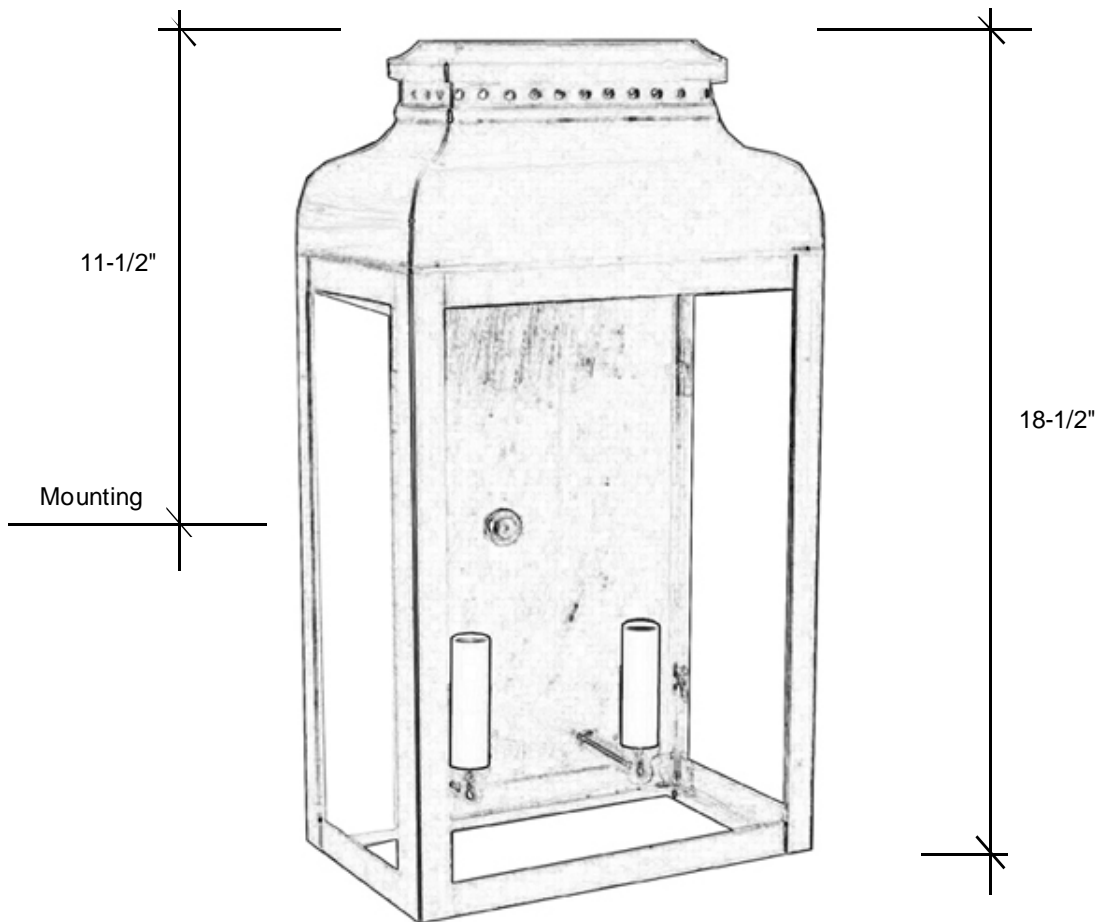

Fourteenth Colony

LIGHTING

797 Roland Street • Memphis, Tennessee 38104 • (901) 272-7007 • FAX: (901) 272-0365

LM3

18.5"H x 10.25"W x 7.25"D

This fixture comes standard with clear glass, but seeded is available, and has (2) candle sockets that are listed for 60W each.

12.5"H x 8.5"W Canopy Backplate

Please note the dimensions stated above are approximate