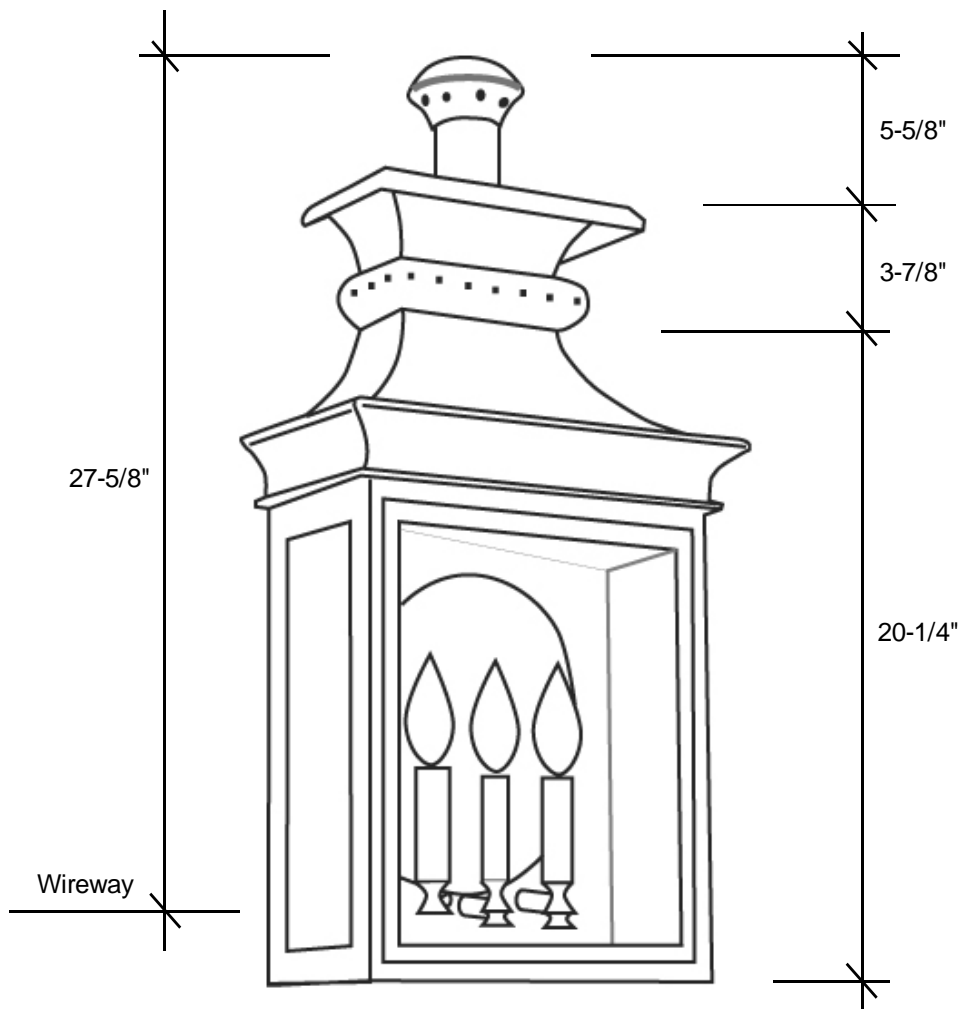

LM2

29.75"H x 14"W x 7"D

This fixture comes standard with seedy glass, but clear is available, and has (3) candelabra sockets that are listed for 40W per socket.

The finishes available are:

- Raw Brass (RWB) / Raw Copper (RWC)
- Antique Brass (AB) / Antique Copper (AC)
- Blackened Brass (DAB) / Blackened Copper (DAC)
- Antique Copper Verde (ACV) / Copper Verde (CV)
- Rust (RT) / Oil Rubbed Brass (ORB)

14"H x 11.5"W Canopy Backplate

Please note the dimensions stated above are approximate