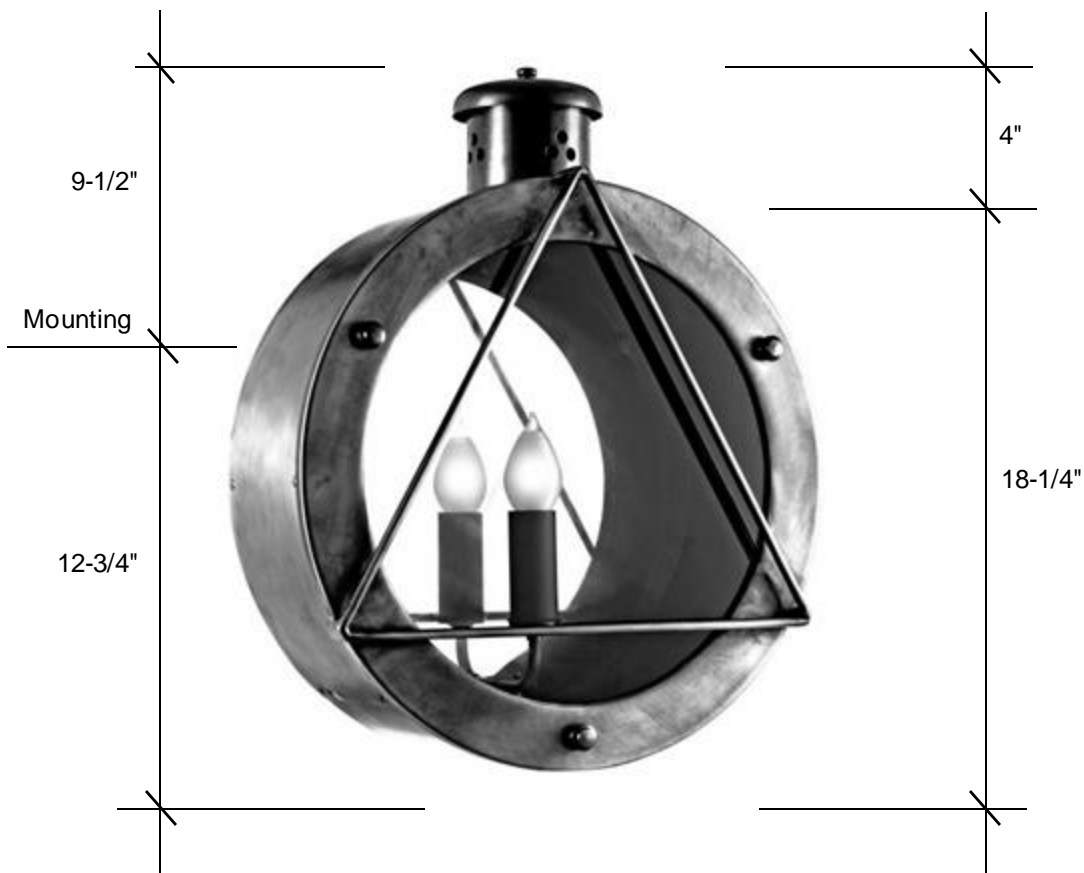

## HAMPTON18

22.25" H x 18.25" W x 6.75" D

This fixture comes standard with clear glass, but seeded is available, and has (1) edison base socket that is listed for 60W.

The finishes available are:

- Raw Brass (RWB) / Raw Copper (RWC)
- Antique Brass (AB) / Antique Copper (AC)
- Blackened Brass (DAB) / Blackened Copper (DAC)
- Antique Copper Verde (ACV) / Oil Rubbed Brass (ORB)

### Canopy Backplate 18.25" Rd

The dimensions stated above are approximate.