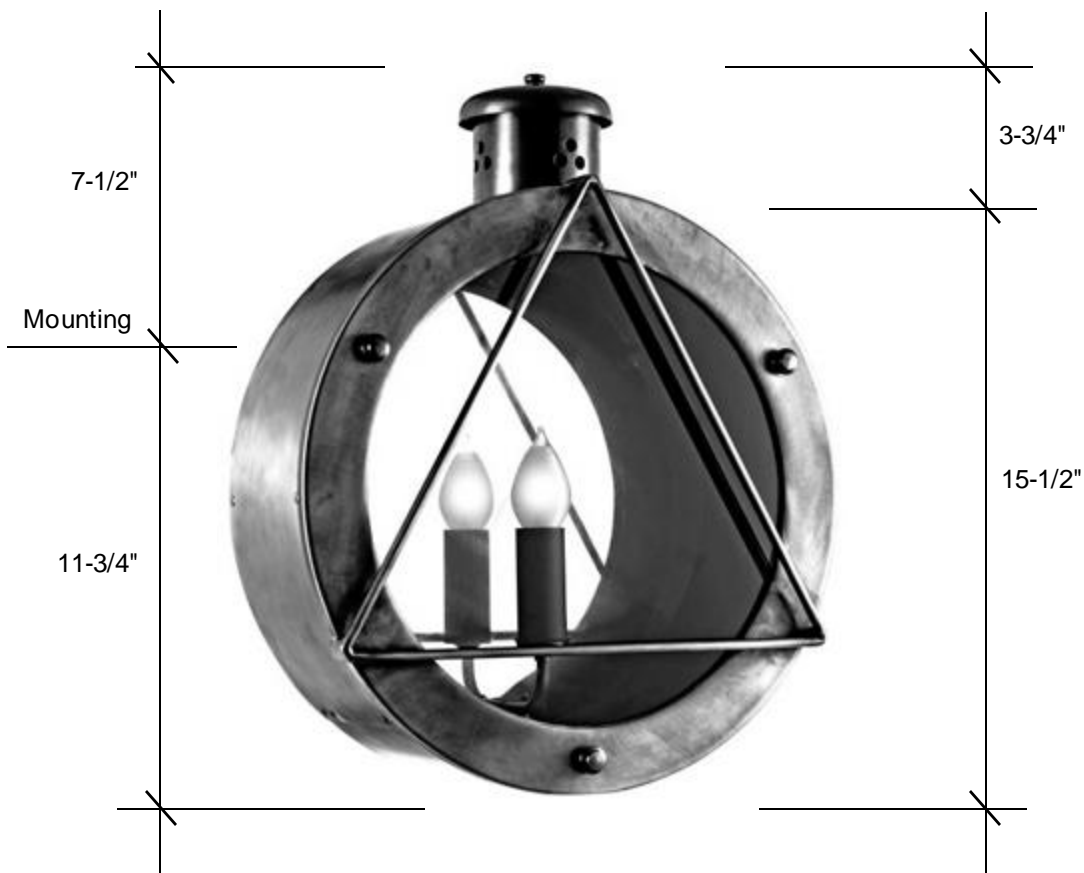

**Fourteenth
Colony**
LIGHTING

797 Roland Street • Memphis, Tennessee 38104 • (901) 272-7007 • FAX: (901) 272-0365

HAMPTON16

19.25" H x 15.5" W x 6.75" D

This fixture comes standard with clear glass, but seeded is available, and has (1) edison base socket that is listed for 60W.

Canopy Backplate 15.5" Rd

The dimensions stated above are approximate.