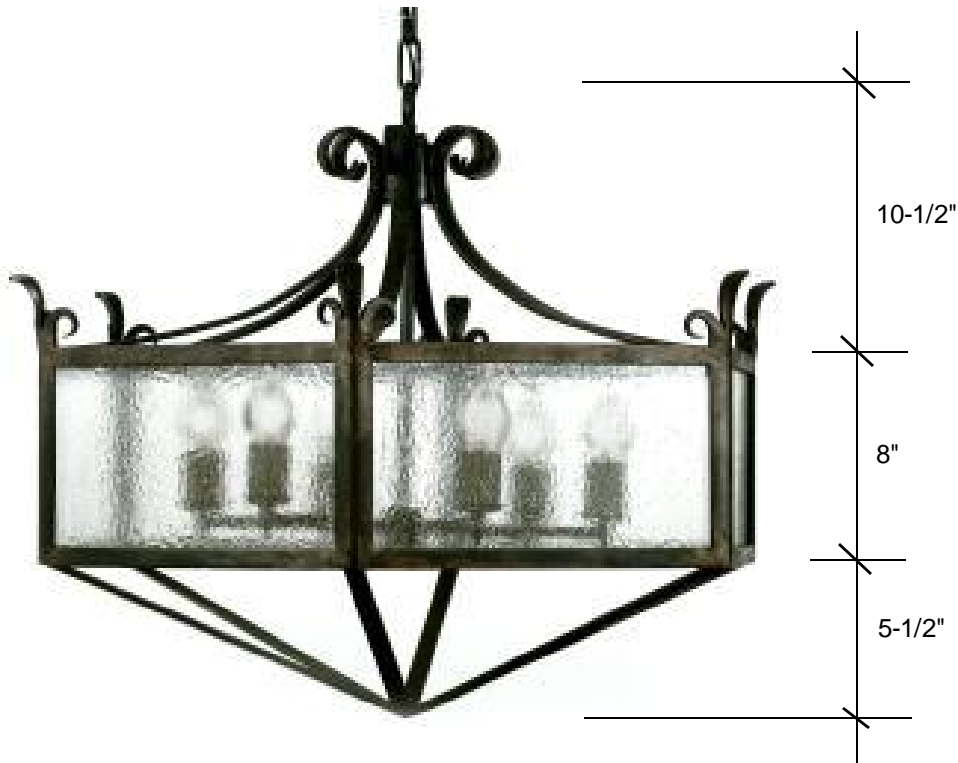

**Fourteenth
Colony**
LIGHTING

797 Roland Street • Memphis, Tennessee 38104 • (901) 272-7007 • FAX: (901) 272-0365

GSL STL/NAT

24"H x 31"W

This fixture has (6) edison base sockets with seedy glass being standard.
3' of chain is supplied with this fixture.

5" Round Canopy