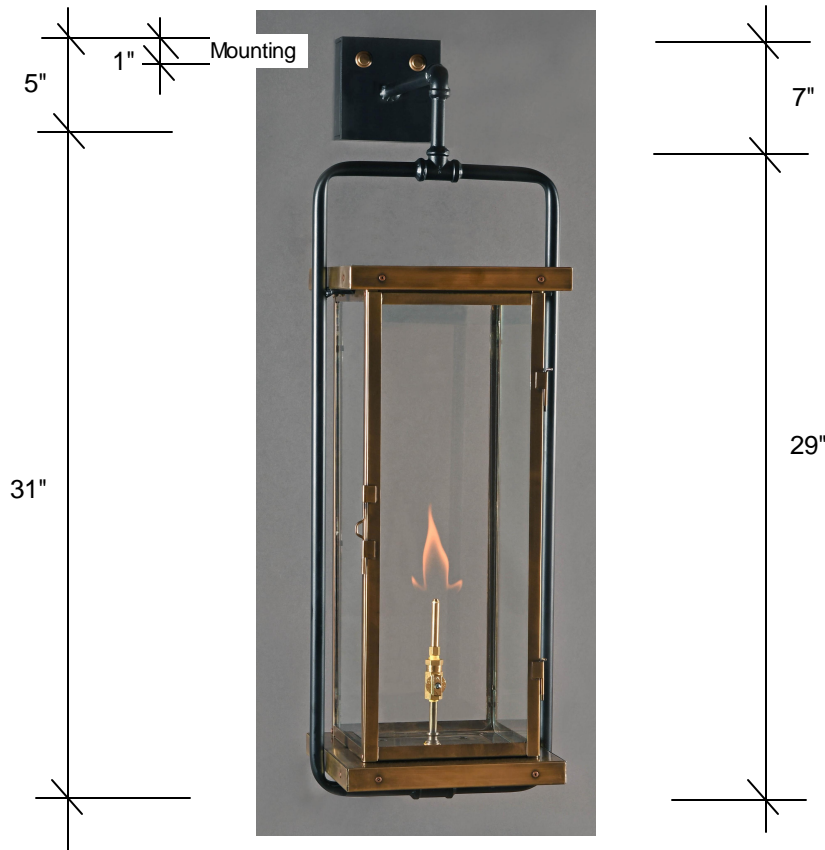

FOURTEENTH COLONY LIGHTING

HANDCRAFTED LIGHT FIXTURES MADE IN MEMPHIS, TENNESSEE

BHAM/WY-GAS

36H x 11.5W x 17.25D

Standard

Natural Gas
Single Brass Burner
Manual On/Off Valve
Clear Tempered Glass
BTU rating 3011
Backplate 5H x 5W x 1.75D

Glass Options

Clear Only

Gas Options

Propane

Finish Options

Raw Brass (RWB)
Antique Brass (AB)
Blackened Brass (DAB)
Oil Rubbed Brass (ORB)
Raw Copper (RWC) *
Antique Copper (AC) *
Blackened Copper (DAC)
Antique Copper Verde (ACV)