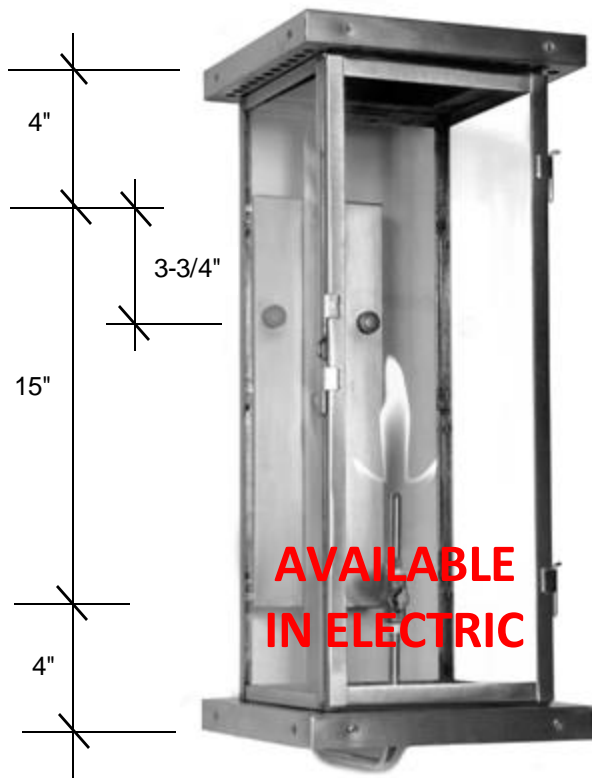

**Fourteenth
Colony**
LIGHTING

797 Roland Street • Memphis, Tennessee 38104 • (901) 272-7007 • FAX: (901) 272-0365

BHAM/B

23" H x 10" W x 13" D

This fixture comes standard with clear glass, but seeded is available, and has (1) edison base socket that is listed for 60W.

Canopy Backplate 15" H x 5" W

The dimensions stated above are approximate