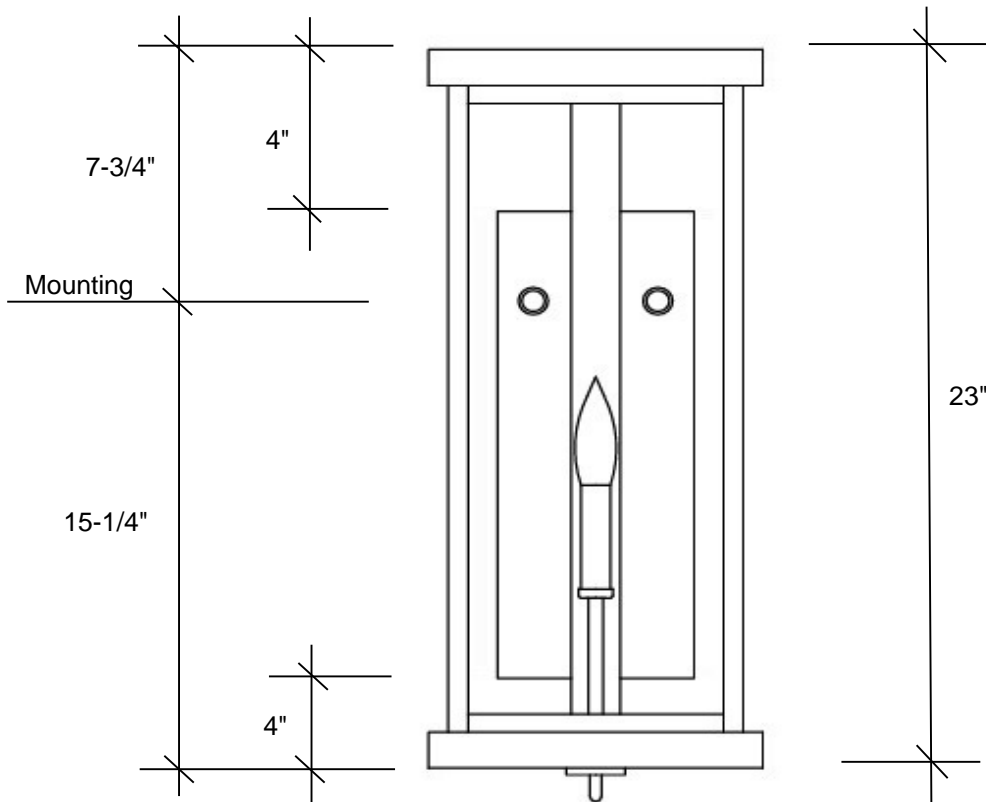

FOURTEENTH COLONY LIGHTING

HANDCRAFTED LIGHT FIXTURES MADE IN MEMPHIS, TENNESSEE

BHAM/B 23H X 10W X 13D

Standard

1-60W Medium
Clear Glass
Backplate 15H x 5W

Glass Options

Clear (CLR)
Seedy (SDY)

Lamp Options