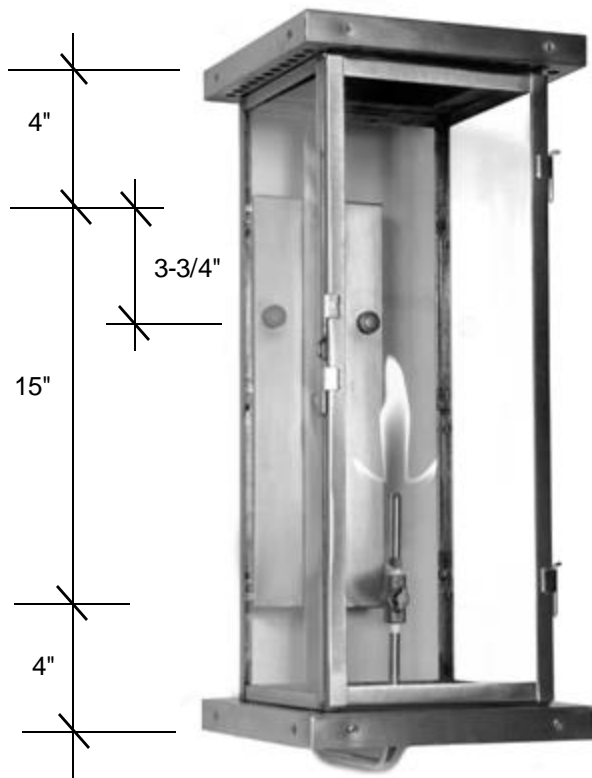

**Fourteenth
Colony**
LIGHTING

797 Roland Street • Memphis, Tennessee 38104 • (901) 272-7007 • FAX: (901) 272-0365

BHAM/B-GAS

23" H x 10" W x 13" D

This fixture is available with clear tempered glass only and is listed for natural gas, with an option of propane. The fixture has a manual on/off valve with a maple leaf design and has a BTU rating of 3011. Electronic starters are not available.

Canopy Backplate 15" H x 5" W

The dimensions stated above are approximate