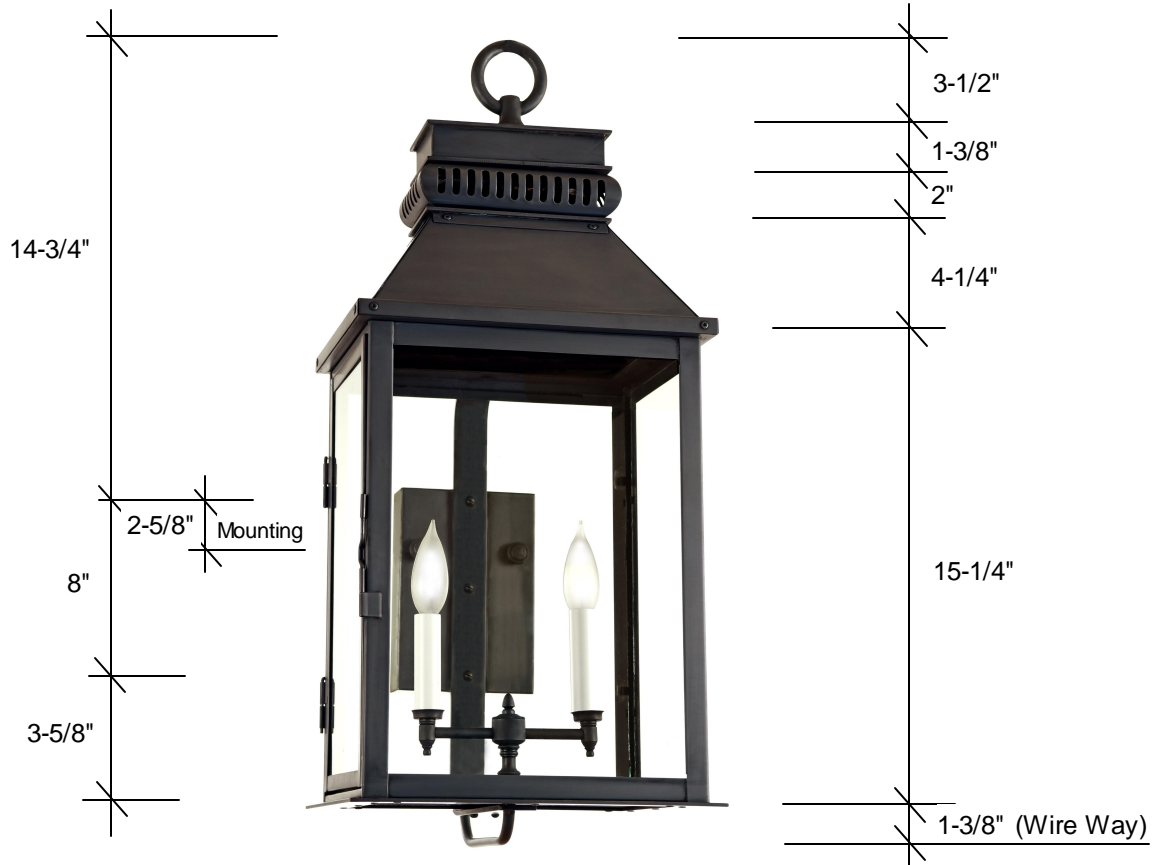

FOURTEENTH COLONY LIGHTING

HANDCRAFTED LIGHT FIXTURES MADE IN MEMPHIS, TENNESSEE

NMC

27.75H X 12W X 13D

Standard

2-60W Candles
Clear Glass
Backplate
8H x 6W x 1.5D

Glass Options

Clear (CLR)
Seedy (SDY)

Lamp Options

1- 60W Medium

Finish Options

Raw Brass (RWB)
Antique Brass (AB)
Blackened Brass (DAB)
Oil Rubbed Brass (ORB)
Raw Copper (RWC) *
Antique Copper (AC) *
Blackened Copper (DAC)
Antique Copper Verde (ACV)
Copper Verde (CV)
Rust (RT)