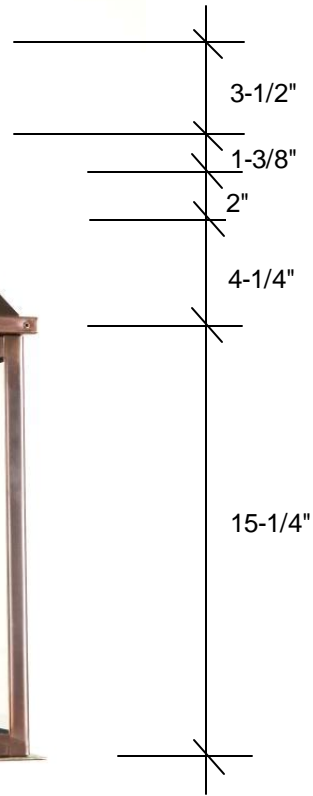

FOURTEENTH COLONY LIGHTING

HANDCRAFTED LIGHT FIXTURES MADE IN MEMPHIS, TENNESSEE

NMC/H

26.375H x 12W x 12D

Standard

4-40W Candles
Clear Glass
Canopy 5 in Round

Glass Options

Clear (CLR)
Seedy (SDY)