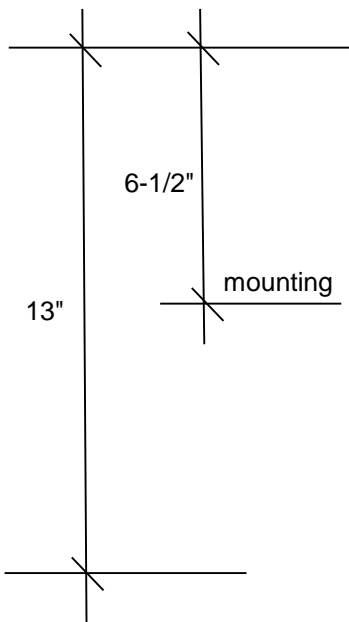

FOURTEENTH COLONY LIGHTING

HANDCRAFTED LIGHT FIXTURES MADE IN MEMPHIS, TENNESSEE

NEL61

13H X 6W X 6.5D

Standard

1-60W Candle
Clear Glass

Glass Options

Clear (CLR)
Seedy (SDY)