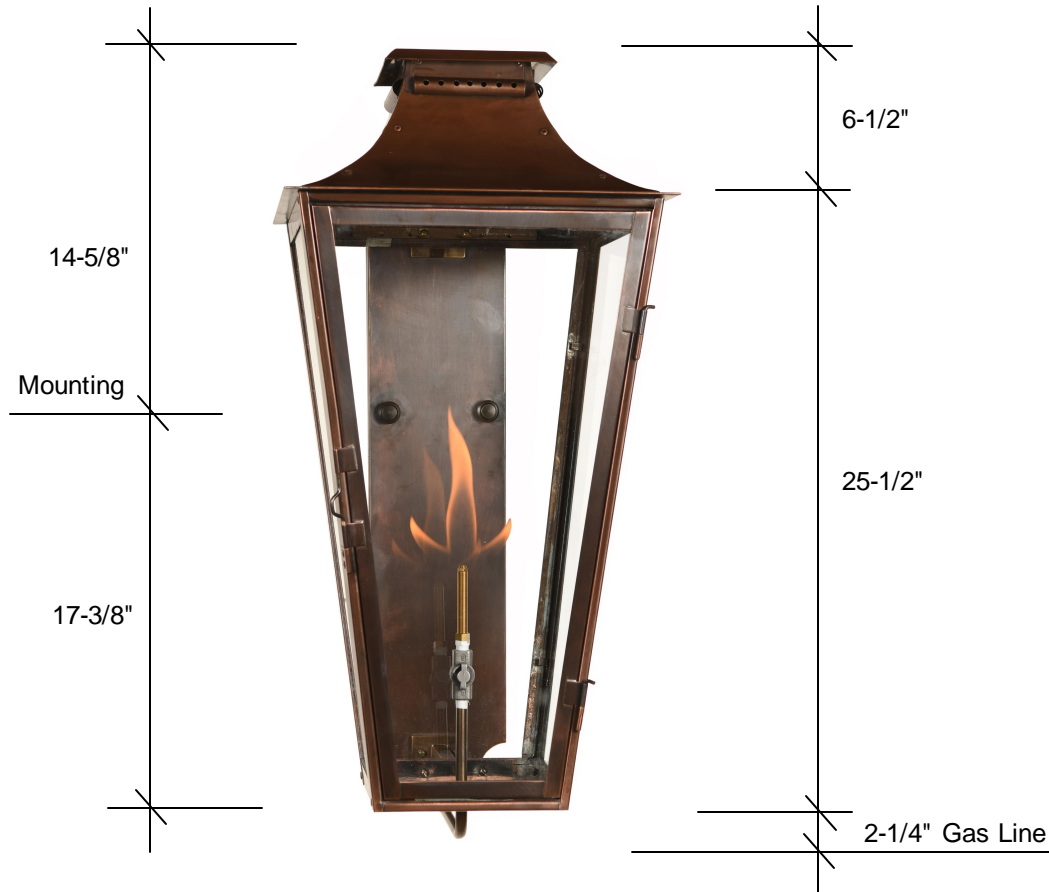

FOURTEENTH COLONY LIGHTING

HANDCRAFTED LIGHT FIXTURES MADE IN MEMPHIS, TENNESSEE

MOSES161-GAS

34.25H x 16W x 19.5D

Standard

Natural Gas
Single Brass Burner
Manual On/Off Valve
Clear Tempered Glass
BTU rating 3011
Backplate 26.5H x 5W x 1.5D

Glass Options

Clear Only

Gas Options

Propane

Finish Options

Raw Brass (RWB)
Antique Brass (AB)
Blackened Brass (DAB)
Oil Rubbed Brass (ORB)
Raw Copper (RWC) *
Antique Copper (AC) *
Blackened Copper (DAC)
Antique Copper Verde (ACV)