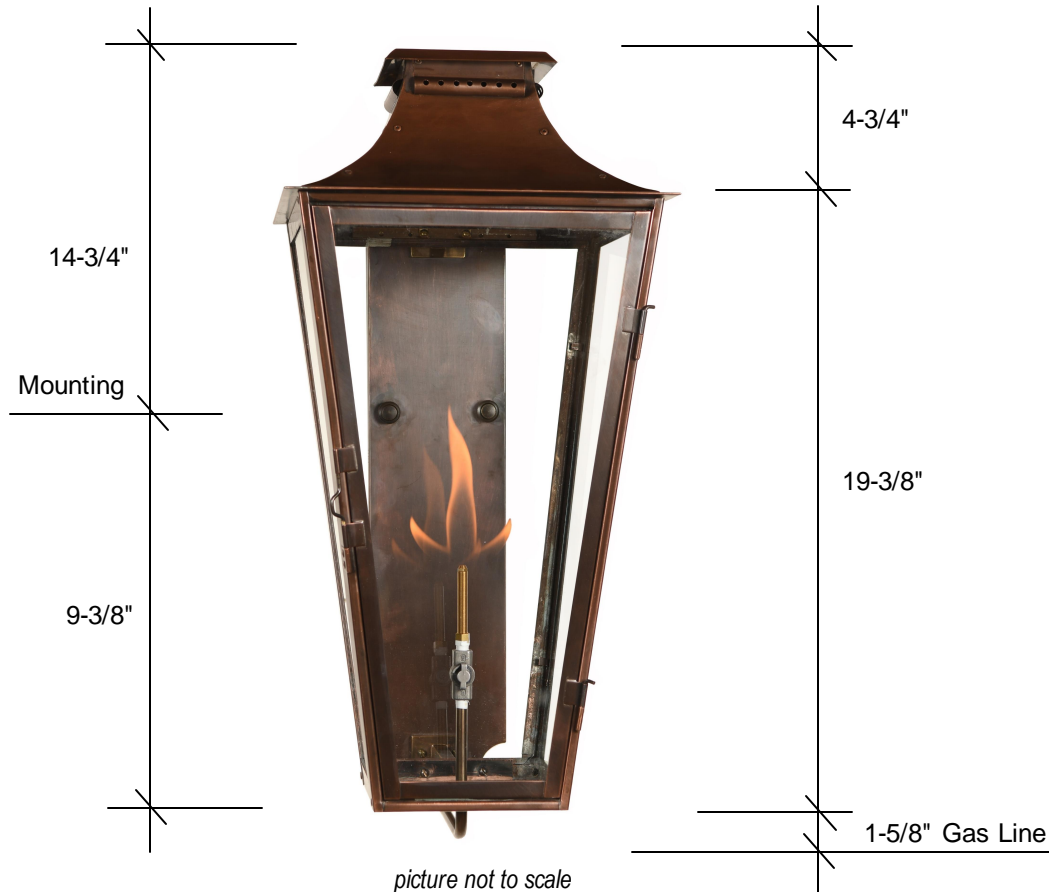

FOURTEENTH COLONY LIGHTING

HANDCRAFTED LIGHT FIXTURES MADE IN MEMPHIS, TENNESSEE

MOSES121-GAS

25.75H x 12W x 15.5D

Standard

Natural Gas
Single Brass Burner
Manual On/Off Valve
Clear Tempered Glass
BTU rating 3011
Backplate 20H x 5W x 1.5D

Glass Options

Clear Only

Gas Options

Propane

Finish Options

Raw Brass (RWB)
Antique Brass (AB)
Blackened Brass (DAB)
Oil Rubbed Brass (ORB)
Raw Copper (RWC) *
Antique Copper (AC) *
Blackened Copper (DAC)
Antique Copper Verde (ACV)