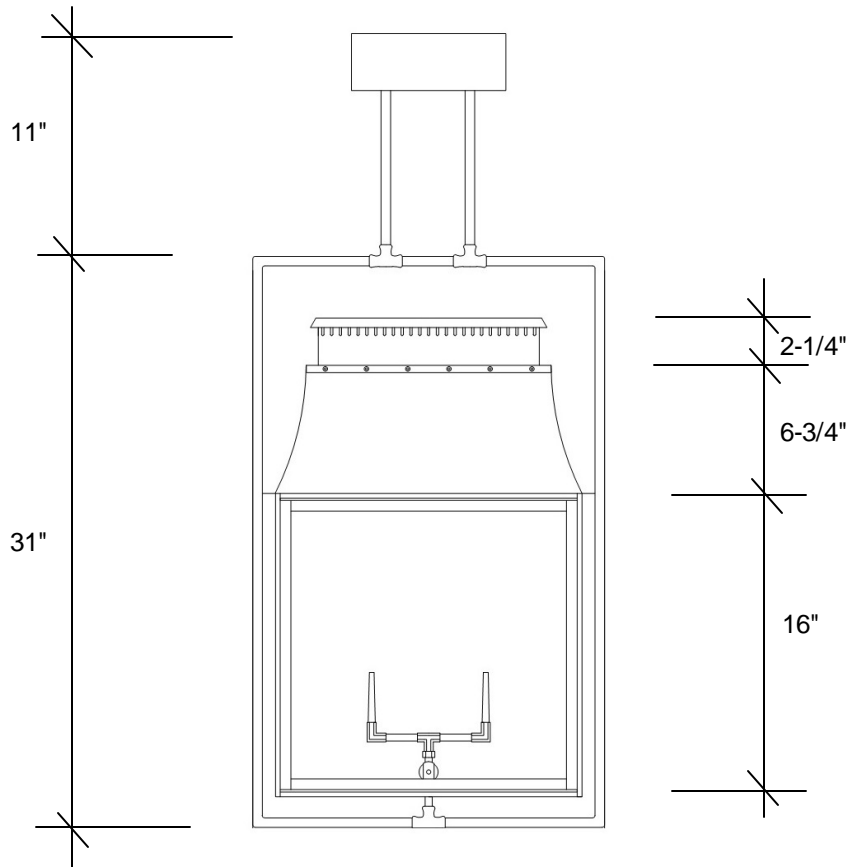

## LMGW/H-GAS

42H x 19.5W x 9.5D

### **Standard**

Natural Gas  
Double Brass Burner  
Manual On/Off Valve  
Clear Tempered Glass  
BTU rating 3011 x 2