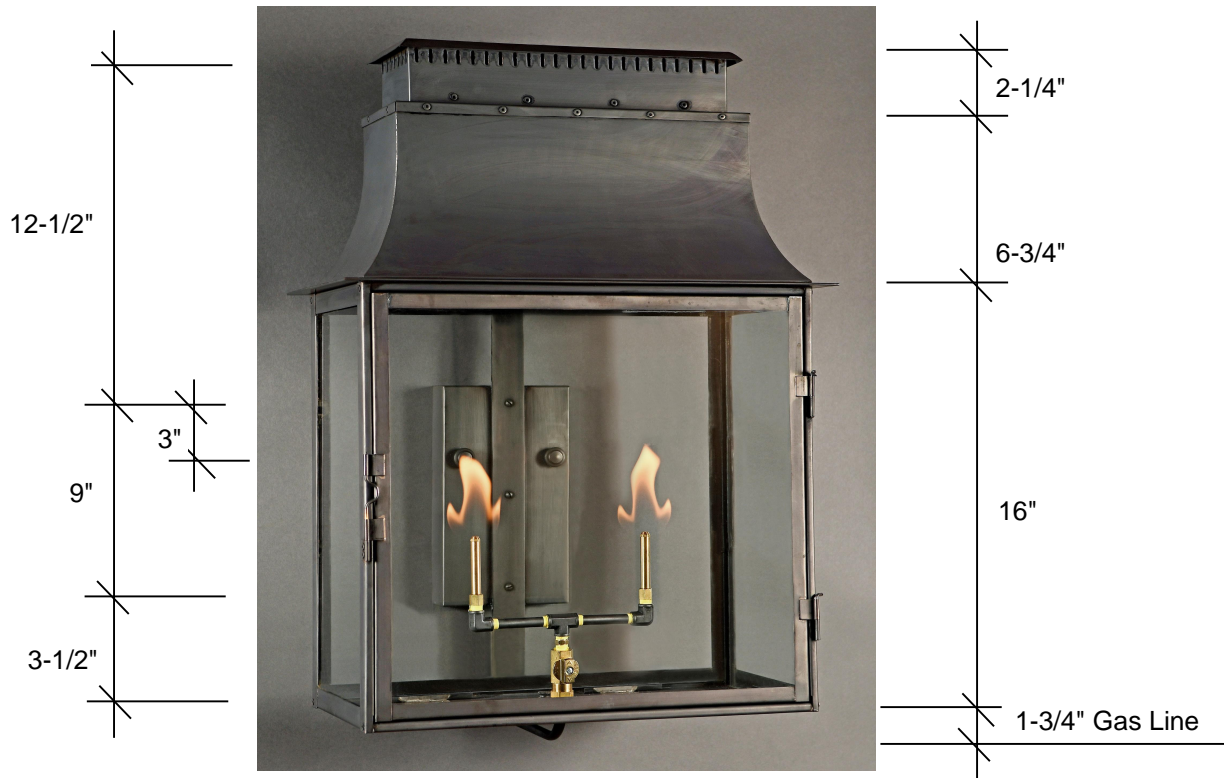

## LMGW/B-GAS

25H x 17.5W x 12.5D

### **Standard**

Natural Gas  
Double Brass Burner  
Manual On/Off Valve  
Clear Tempered Glass  
BTU rating 3011 x 2  
Backplate 8H x 6W x 1.5D