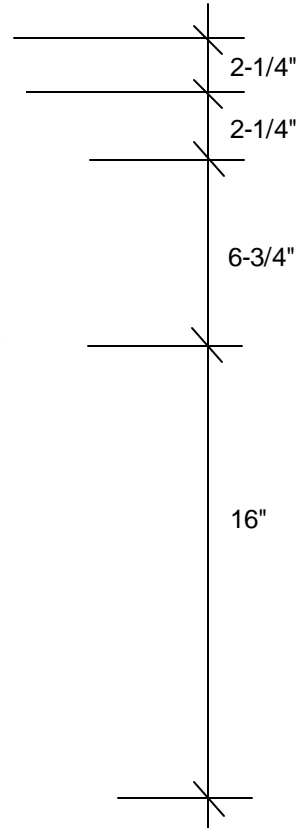

## LMG/H

27.25H x 9.5W X 9.5D

### **Standard**

2-60W Candles  
Clear Glass  
Canopy 5 in Round