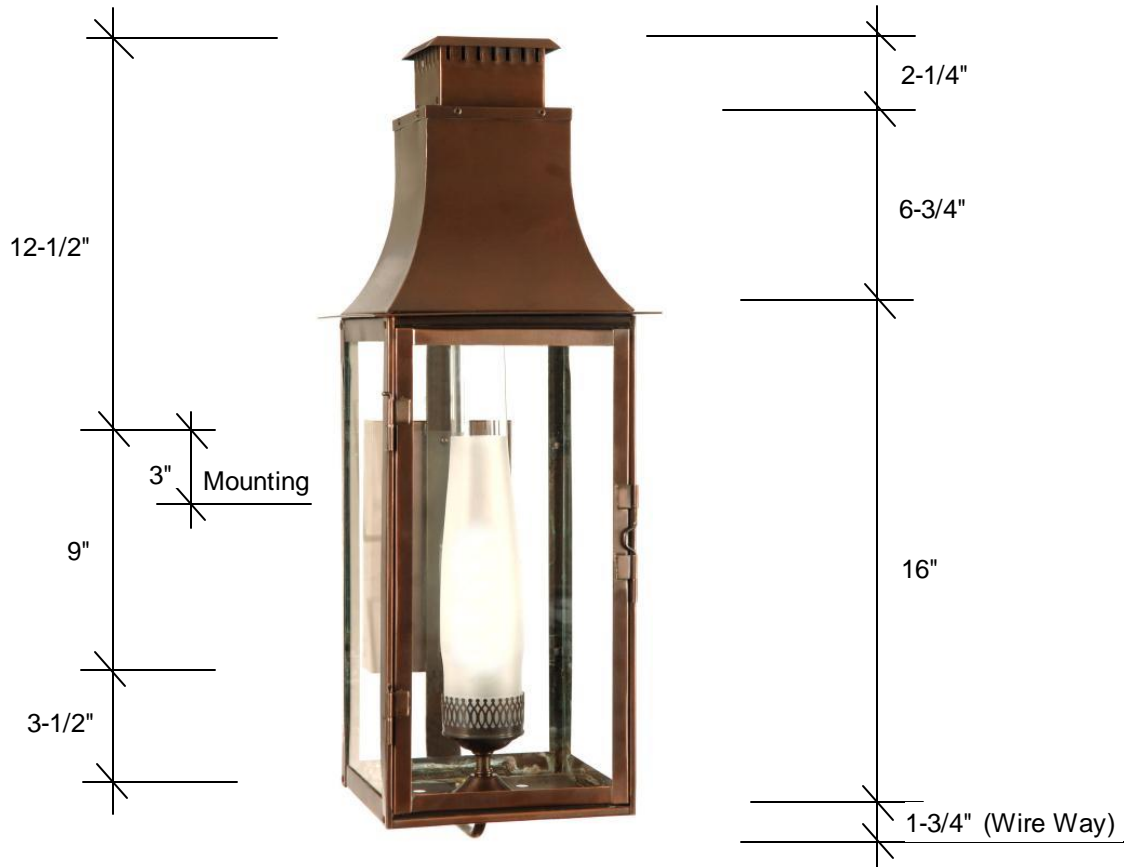

# FOURTEENTH COLONY LIGHTING

HANDCRAFTED LIGHT FIXTURES MADE IN MEMPHIS, TENNESSEE

## LMG/B

25H x 9.5W x 12.5D

### **Standard**

2- 60W Candles  
Clear Glass  
Backplate  
9H x 5W x 1.5D

### **Glass Options**

Clear (CLR)  
Seedy (SDY)