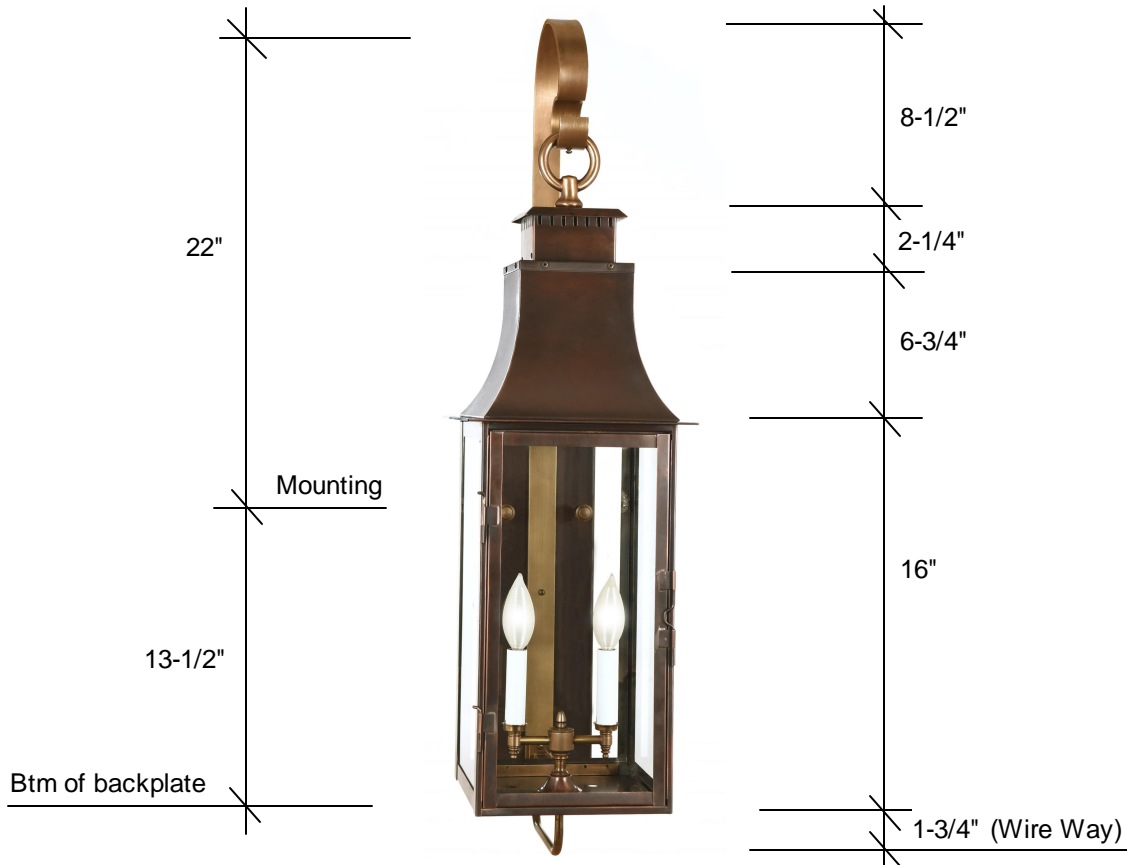

FOURTEENTH COLONY LIGHTING

HANDCRAFTED LIGHT FIXTURES MADE IN MEMPHIS, TENNESSEE

LMG/B/SB

35.5H x 9.5W x 12.5D

Standard

2- 60W Candles
Clear Glass
Backplate
19.25H x 5W x 1.5D

Glass Options

Clear (CLR)
Seedy (SDY)

Lamp Options

1- 60W Medium
1- 60W Chimney

Finish Options

Raw Brass (RWB)
Antique Brass (AB)
Blackened Brass (DAB)
Oil Rubbed Brass (ORB)
Raw Copper (RWC) *
Antique Copper (AC) *
Blackened Copper (DAC)
Antique Copper Verde (ACV)
Copper Verde (CV)
Rust (RT)