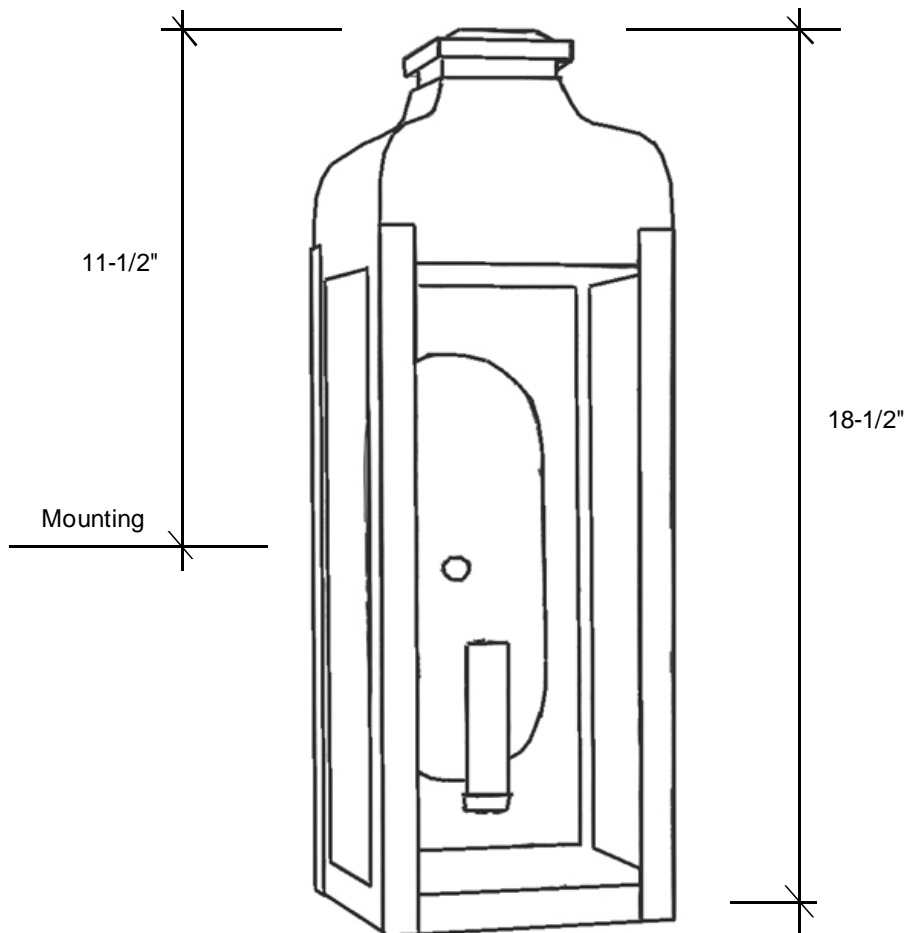

## LM5

18.5"H x 6"W x 6.5"D

This fixture comes standard with clear glass, but seeded is available, and has (1) candle socket that is listed for 60W.

The finishes available are:

Raw Brass (RWB) / Raw Copper (RWC)  
Antique Brass (AB) / Antique Copper (AC)  
Blackened Brass (DAB) / Blackened Copper (DAC)  
Antique Copper Verde (ACV) / Copper Verde (CV)  
Rust (RT) / Oil Rubbed Brass (ORB)

### 13"H x 5"W Canopy Backplate

Please note the dimensions stated above are approximate