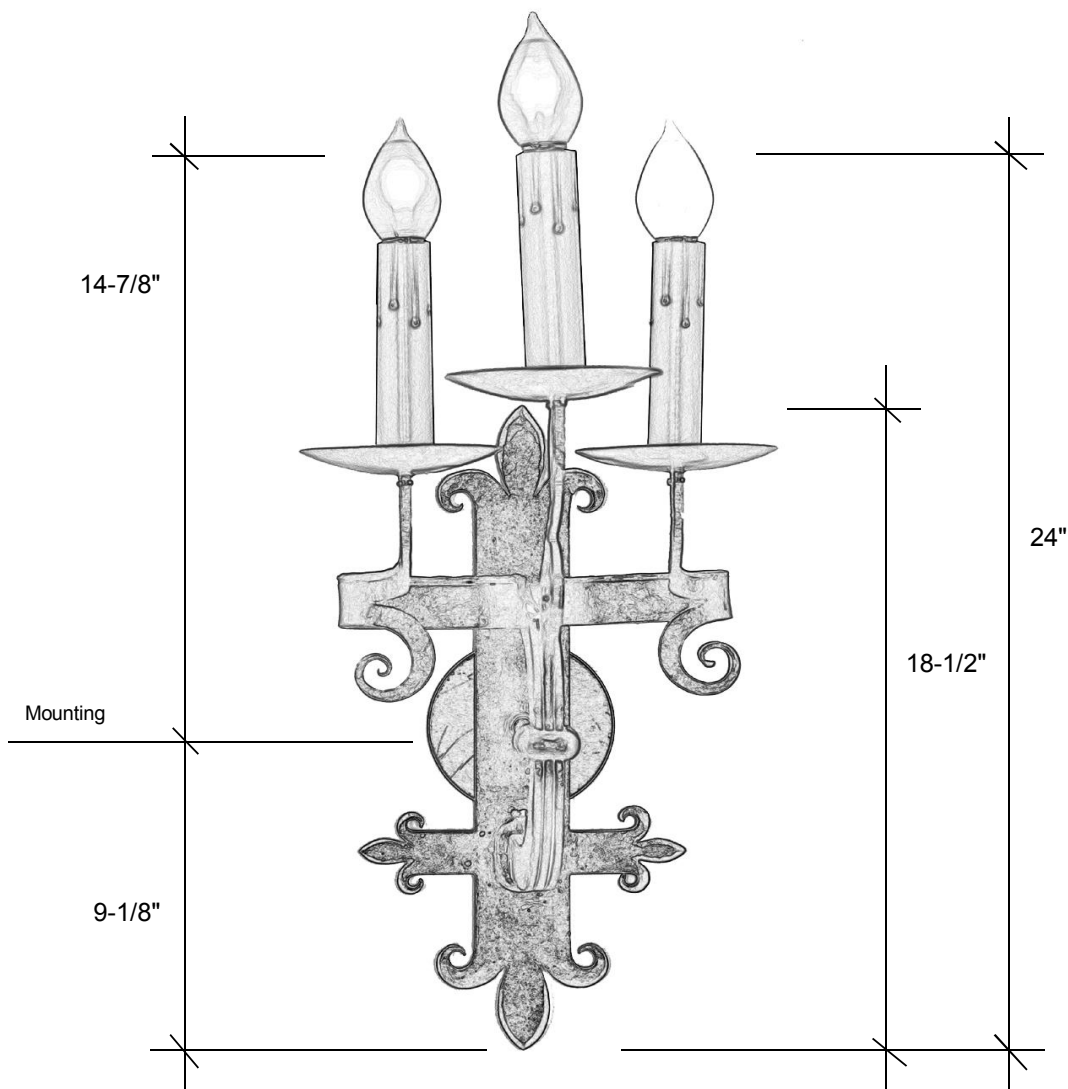

## IS2-3 STEEL

24"L x 11.75"W x 13.25"D

This sconce is hand-crafted out of steel and has (3) medium base sockets that are listed for 60W each. This fixture is intended for interior use only.

### Backplate 5" Round

Please note the dimensions stated above are approximate