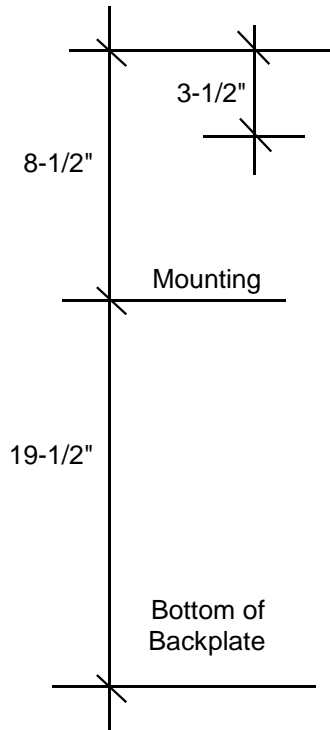

FOURTEENTH COLONY LIGHTING

HANDCRAFTED LIGHT FIXTURES MADE IN MEMPHIS, TENNESSEE

HHN22-GAS

28 H x 11.5 W x 14.5 D

Gas Line

Standard

Natural gas
Single brass burner
Manual on/off valve
Clear tempered glass
BTU rating of 3011
Electronic ignition n/a
Backplate 24.5H x 4.5W x 1.5D