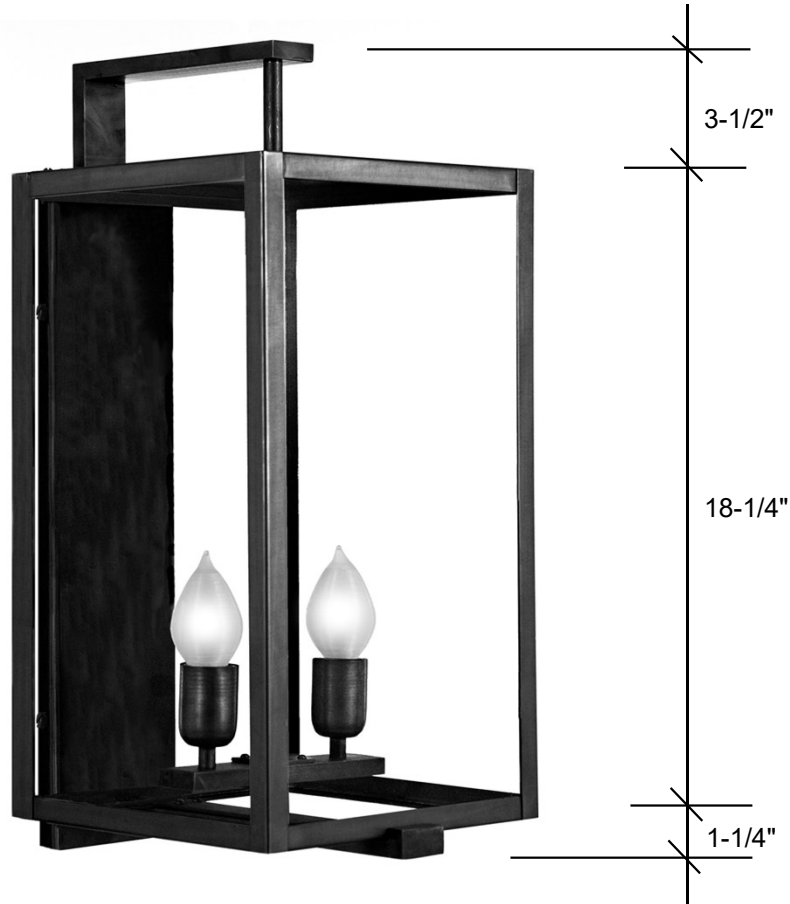

FOURTEENTH COLONY LIGHTING

HANDCRAFTED LIGHT FIXTURES MADE IN MEMPHIS, TENNESSEE

HHN18

23"H x 9.5"W x 12"D

Standard

2-60W Medium

Clear Glass

Backplate 19.5H x 4.5W

Options

Clear (CLR)

Seedy (SDY)

Finish Options

Raw Brass (RWB)

Antique Brass (AB)

Blackened Brass (DAB)

Oil Rubbed Brass (ORB)