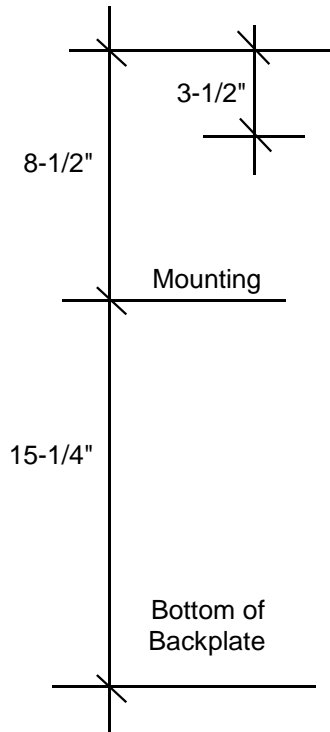

FOURTEENTH COLONY LIGHTING

HANDCRAFTED LIGHT FIXTURES MADE IN MEMPHIS, TENNESSEE

HHN18-GAS

23.75 H x 9.5 W x 13 D

Gas Line

Standard

Natural gas
Single brass burner
Manual on/off valve
Clear tempered glass
BTU rating of 3011
Electronic ignition n/a
Backplate 20.25H x 4.5W x 1.5D