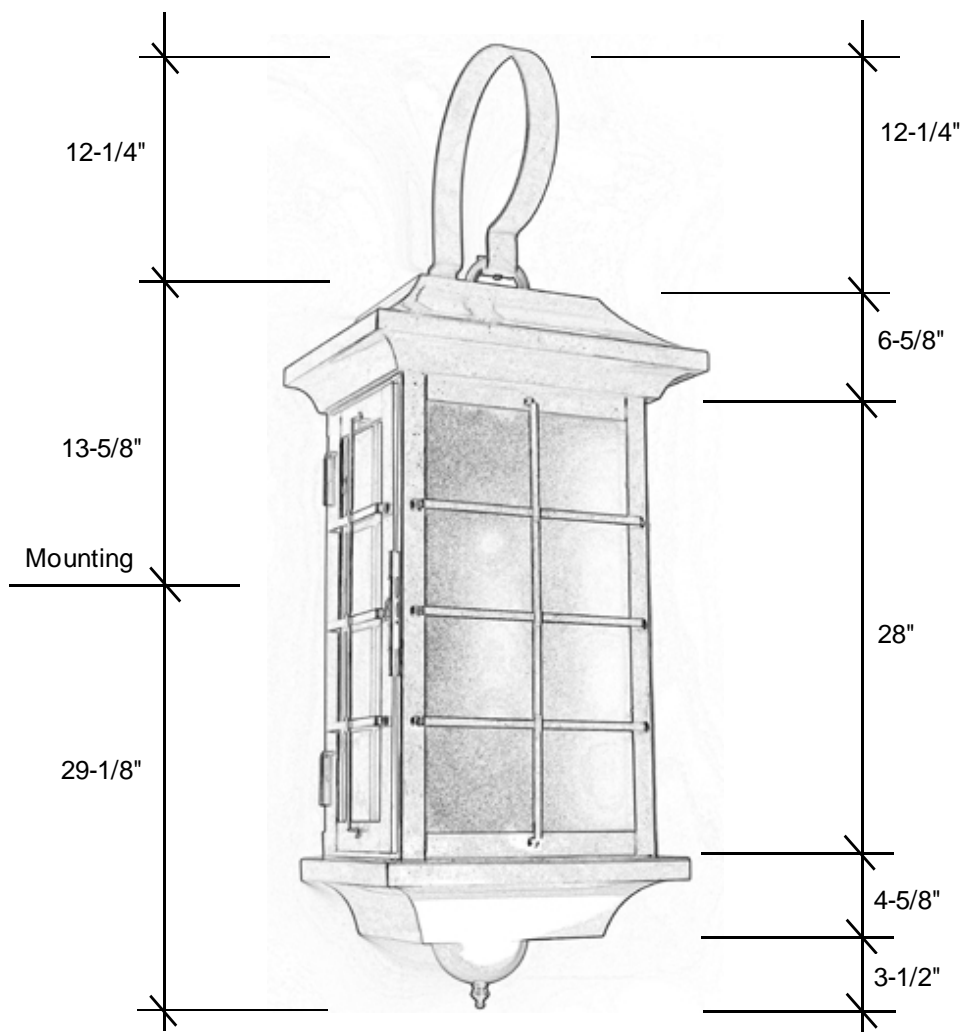

GRC3

55"H x 22"W x 14.75"D

This fixture comes standard with frosted clear glass, but seeded is available, and has (2) edison sockets that are listed for 60W per socket.

The finishes available are:

- Raw Brass (RWB) / Raw Copper (RWC)
- Antique Brass (AB) / Antique Copper (AC)
- Blackened Brass (DAB) / Blackened Copper (DAC)
- Antique Copper Verde (ACV) / Copper Verde (CV)
- Rust (RT) / Oil Rubbed Brass (ORB)

Canopy Backplate 16" x 28"

Please note the dimensions stated above are approximate