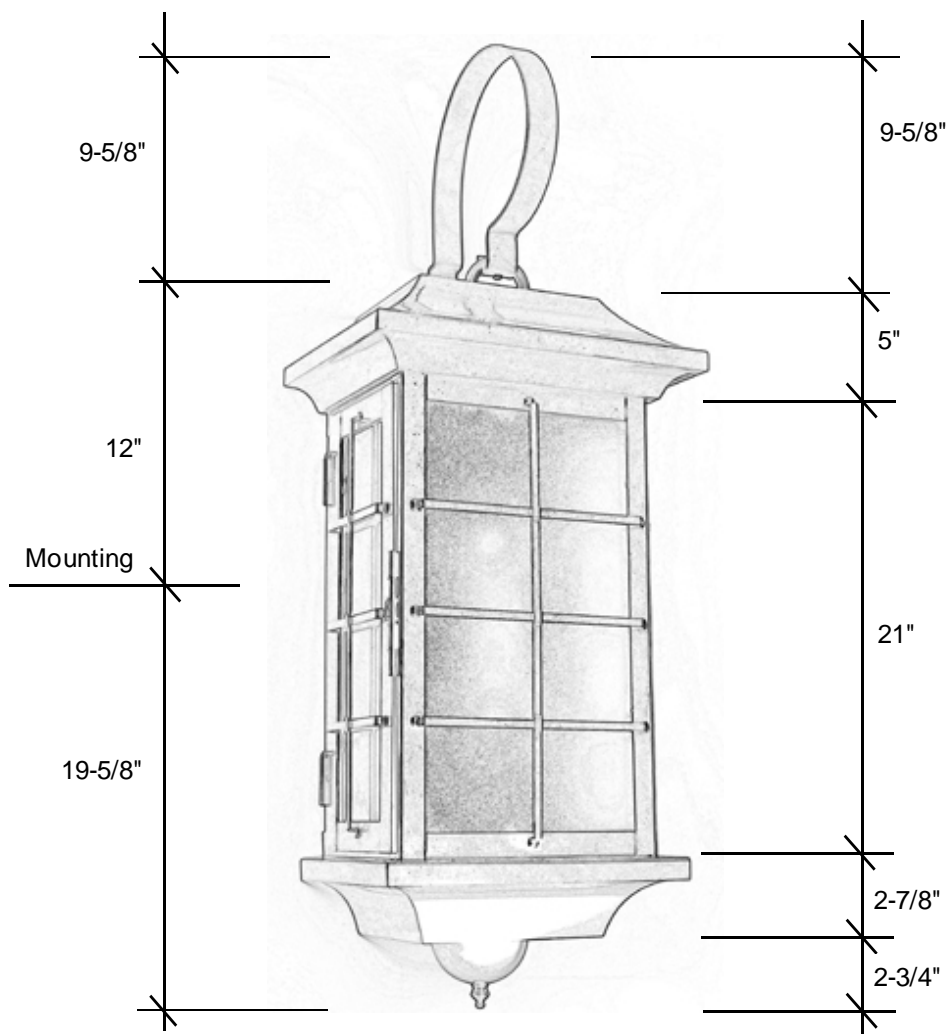

GRC2

41.25"H x 16.5"W x 11"D

This fixture comes standard with frosted clear glass, but seeded is available, and has (2) edison sockets that are listed for 60W per socket.

The finishes available are:

- Raw Brass (RWB) / Raw Copper (RWC)
- Antique Brass (AB) / Antique Copper (AC)
- Blackened Brass (DAB) / Blackened Copper (DAC)
- Antique Copper Verde (ACV) / Copper Verde (CV)
- Rust (RT) / Oil Rubbed Brass (ORB)

Canopy Backplate 12" x 21"

Please note the dimensions stated above are approximate