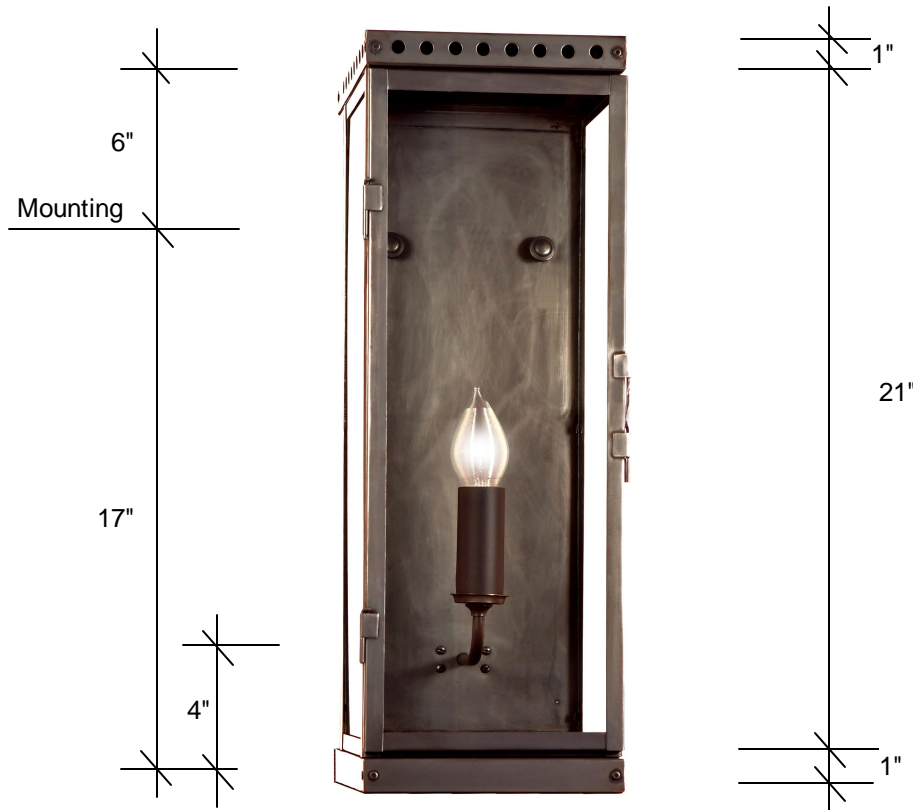

FOURTEENTH COLONY LIGHTING

HANDCRAFTED LIGHT FIXTURES MADE IN MEMPHIS, TENNESSEE

CLA

23H x 8W x 9D

Standard

1-60W Medium
Clear Glass
Black Sleeve
Canopy backplate
21H x 7.75W x 2D

Glass Options

Clear (CLR)
Seedy (SDY)

Lamp Options

2-60W Candles

Finish Options

Raw Brass (RWB)
Antique Brass (AB)
Blackened Brass (DAB)
Oil Rubbed Brass (ORB)
Raw Copper (RWC) *
Antique Copper (AC) *
Blackened Copper (DAC)
Antique Copper Verde (ACV)
Copper Verde (CV)
Rust (RT)