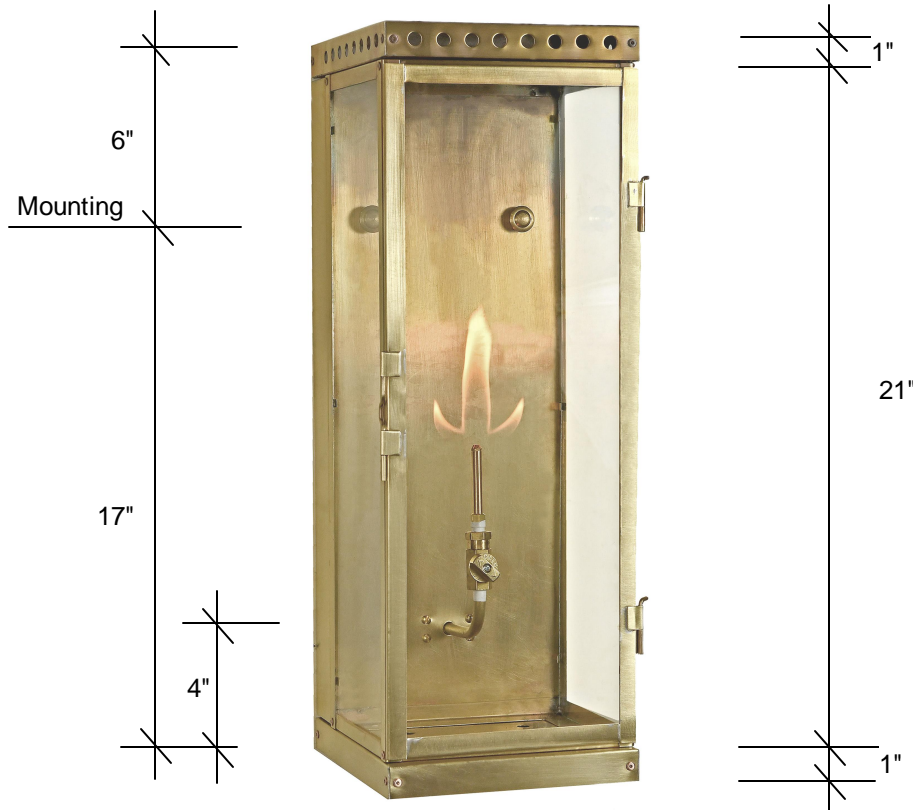

FOURTEENTH COLONY LIGHTING

HANDCRAFTED LIGHT FIXTURES MADE IN MEMPHIS, TENNESSEE

CLA-GAS

23H x 8W x 9D

Standard

Natural Gas
Single Brass Burner
Manual On/Off Valve
Clear Tempered Glass
BTU rating 3011
Canopy backplate 21H x 7.75W x 2D

Glass Options

Clear Only

Gas Options

Propane

Finish Options

Raw Brass (RWB)
Antique Brass (AB)
Blackened Brass (DAB)
Oil Rubbed Brass (ORB)
Raw Copper (RWC) *
Antique Copper (AC) *
Blackened Copper (DAC)
Antique Copper Verde (ACV)