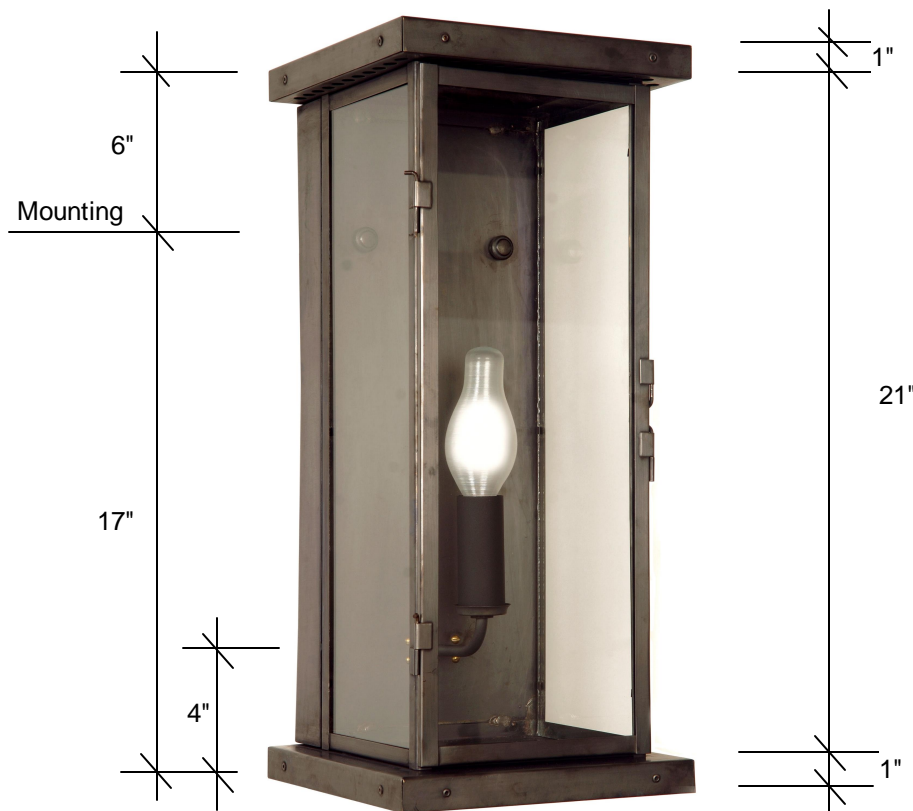

FOURTEENTH COLONY LIGHTING

HANDCRAFTED LIGHT FIXTURES MADE IN MEMPHIS, TENNESSEE

BHAM

23H x 10W x 10D

Standard

1-60W Medium
Clear Glass
Black Sleeve
Canopy backplate
21H x 7.75W x 2D

Glass Options

Clear (CLR)
Seedy (SDY)

Lamp Options

2-60W Candles

Finish Options

Raw Brass (RWB)
Antique Brass (AB)
Blackened Brass (DAB)
Oil Rubbed Brass (ORB)
Raw Copper (RWC) *
Antique Copper (AC) *
Blackened Copper (DAC)
Antique Copper Verde (ACV)
Copper Verde (CV)
Rust (RT)