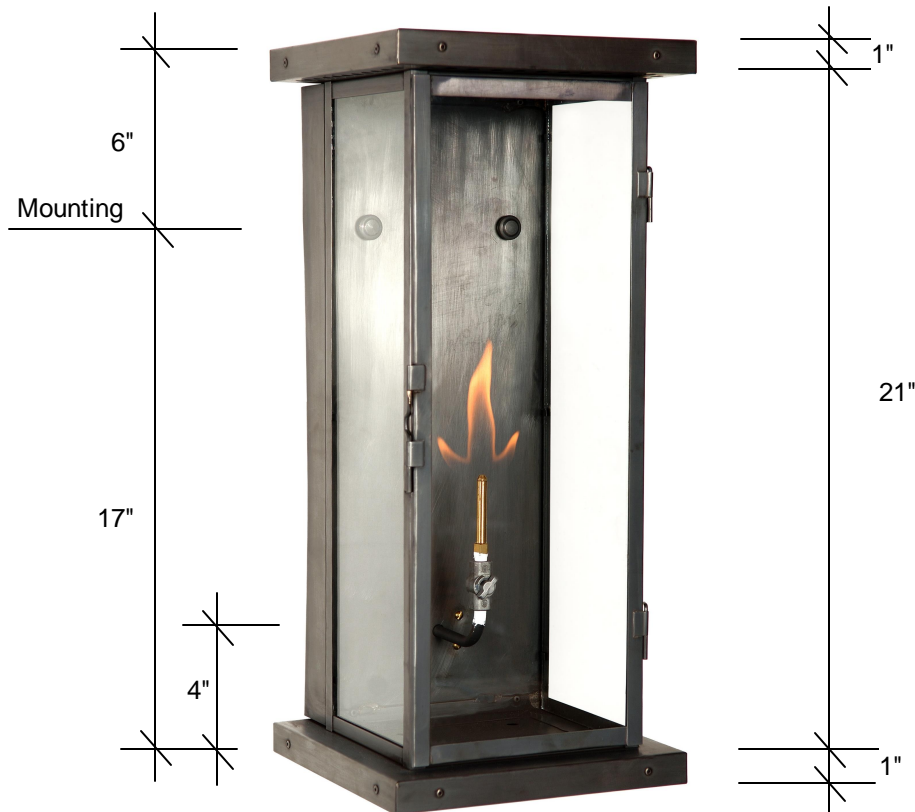

# FOURTEENTH COLONY LIGHTING

HANDCRAFTED LIGHT FIXTURES MADE IN MEMPHIS, TENNESSEE

## BHAM-GAS

23H x 10W x 10D

### **Standard**

Natural Gas  
Single Brass Burner  
Manual On/Off Valve  
Clear Tempered Glass  
BTU rating 3011  
Canopy backplate 21H x 7.75W x 2D