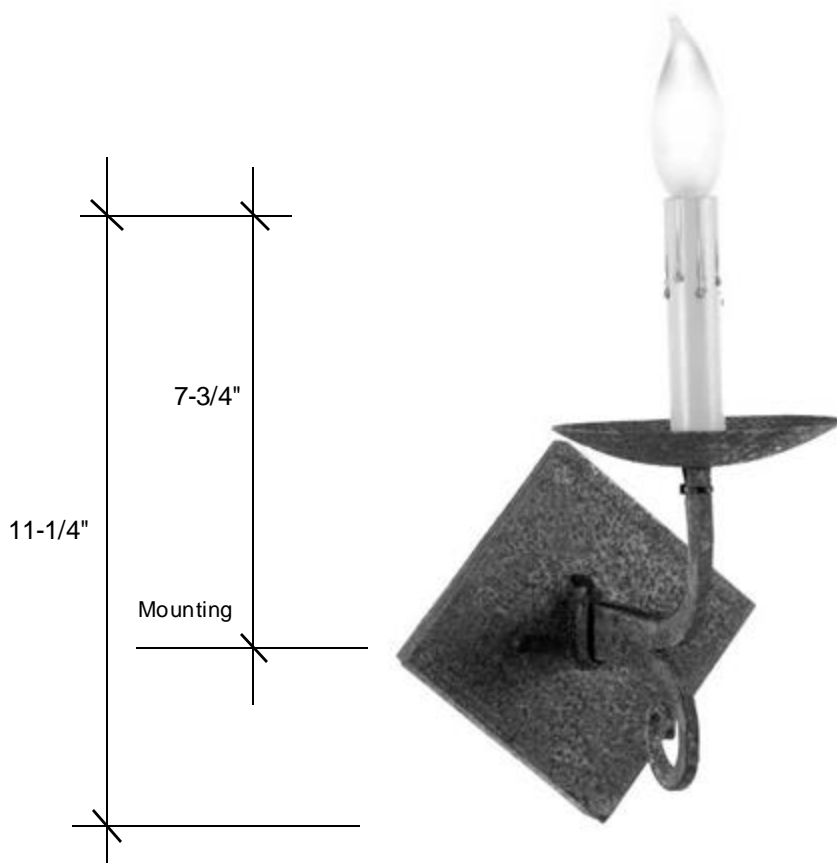

Fourteenth Colony

LIGHTING

797 Roland Street • Memphis, Tennessee 38104 • (901) 272-7007 • FAX: (901) 272-0365

9315-S-1 STEEL/NAT

11.25"H x 7"W x 9"D

This sconce is hand-crafted out of steel and has (1) candle base socket that is listed for 60W. This fixture is intended for interior use only.

Backplate 7" X 7" DIAMOND

Please note the dimensions above are approximate