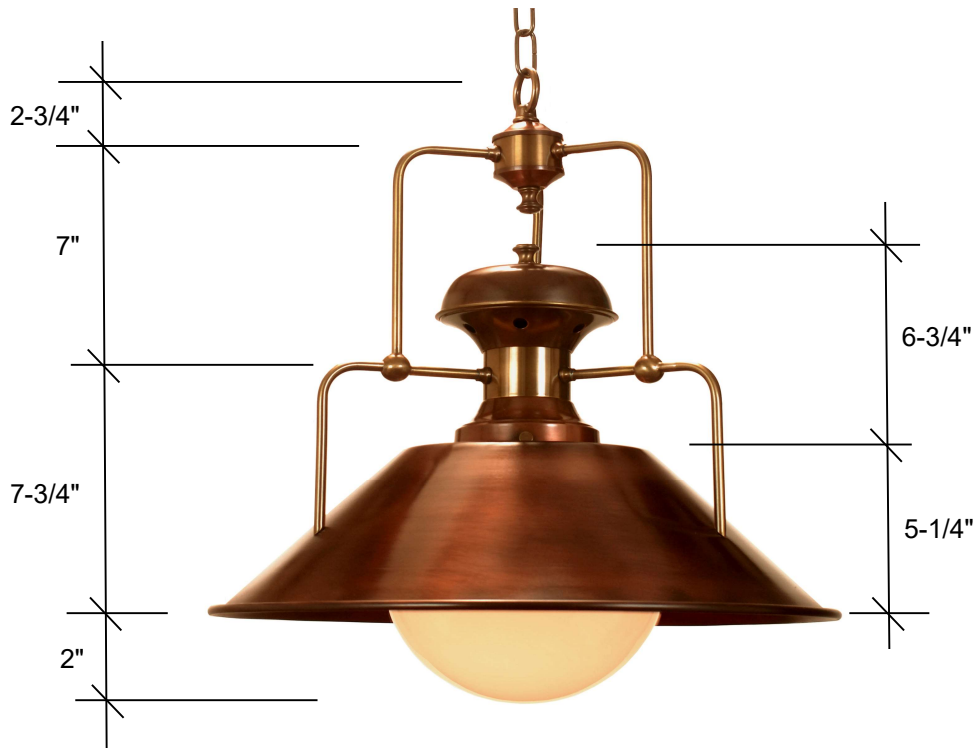

FOURTEENTH COLONY LIGHTING

HANDCRAFTED LIGHT FIXTURES MADE IN MEMPHIS, TENNESSEE

7721-1

19.5 H x 18 W

Standard

1-60W Medium
8" Opal Globe
Canopy 5" Round

Glass Options

n/a

Lamp Options

n/a

Finish Options

Raw Brass (RWB)
Antique Brass (AB)
Blackened Brass (DAB)
Oil Rubbed Brass (ORB)
Raw Copper (RWC) *
Antique Copper (AC) *
Blackened Copper (DAC)
Antique Copper Verde (ACV)
Copper Verde (CV)
Rust (RT)