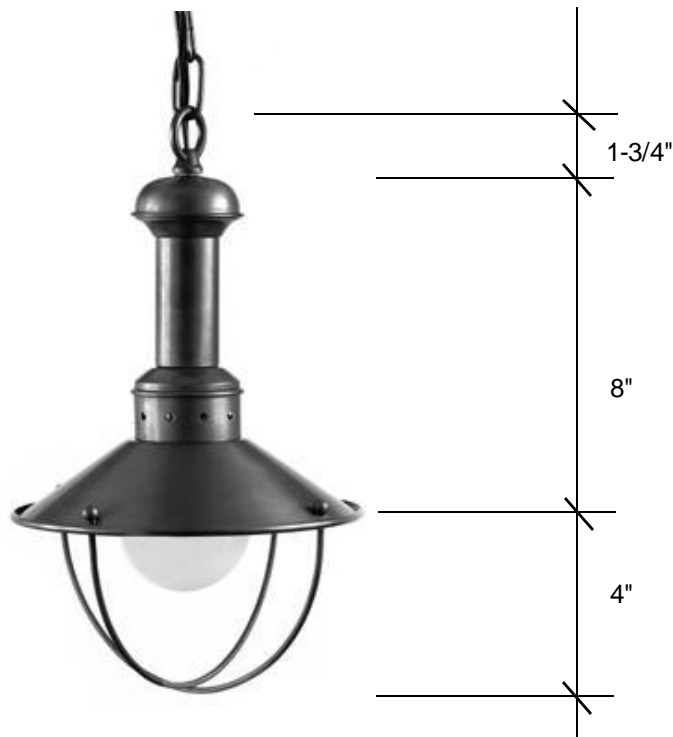

## 7130-SX/CB

13.75"H x 8.5"W

This fixture has (1) edison base socket that is listed for 60W.  
3" Chain standard. Also available stem mounted (7130-SX/CB/STEM)

The finishes available are:

Raw Brass (RWB) / Raw Brass & Copper combination (RWC)  
Antique Brass (AB) / Ant. Brass & Ant. Copper combination (AC)  
Blackened Brass (DAB) / Blackened Copper (DAC)  
Antique Copper Verde (ACV) / Copper Verde (CV)  
Rust (RT) / Oiled Rubbed Brass (ORB)

**Canopy 5" Round**