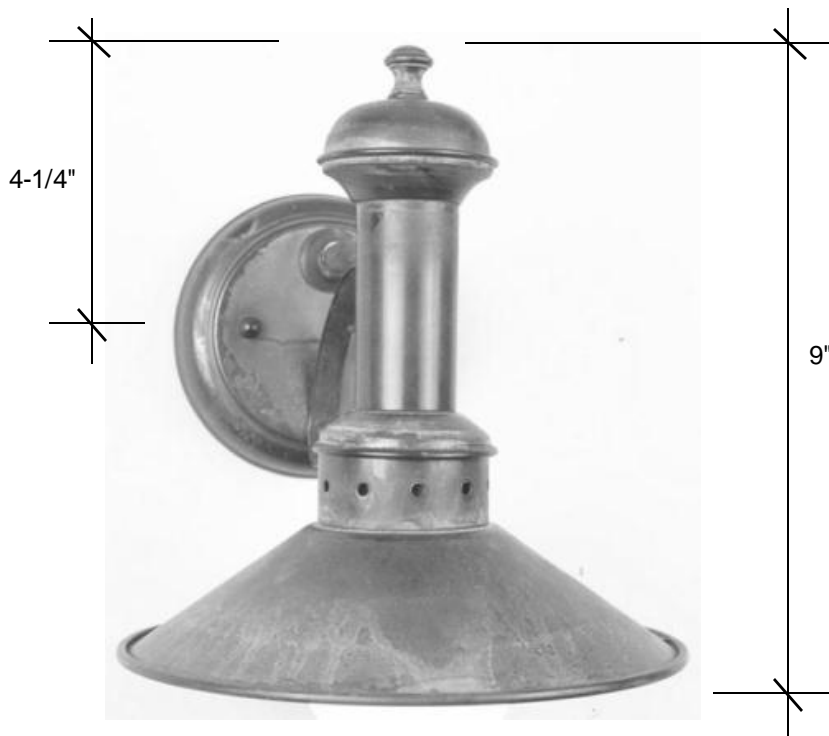

## 7130-S

9"H x 8.5"W x 10"D

This fixture has (1) edison base socket that is listed for 60W

The finishes available are:

Raw Brass (RWB) / Raw Brass & Copper combination (RWC)  
Antique Brass (AB) / Ant. Brass & Ant. Copper combination (AC)  
Blackened Brass (DAB) / Blackened Copper (DAC)  
Antique Copper Verde (ACV) / Copper Verde (CV)  
Rust (RT) / Oil Rubbed Brass (ORB)

**Canopy 5" Round**