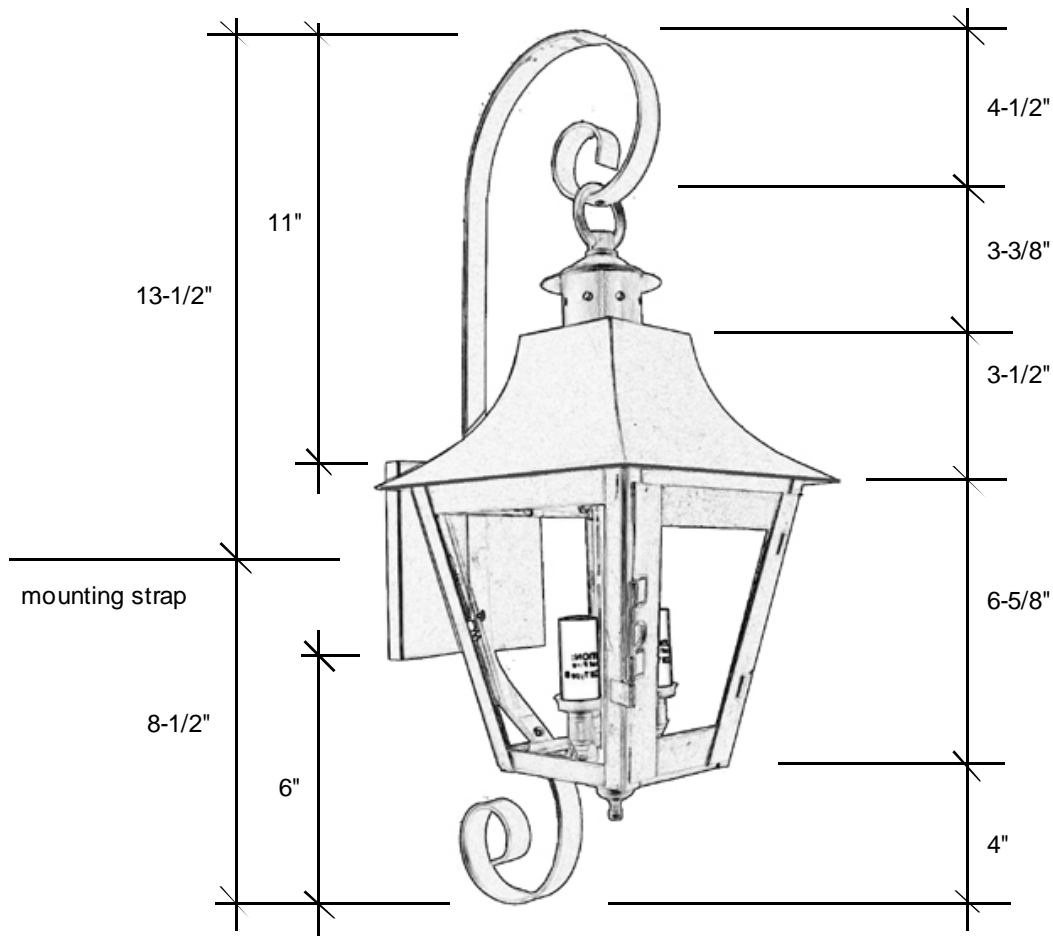

## 5001

22"L x 7.75"W x 9.5"D

This fixture comes standard with clear glass, but seeded is available, and has (2) candelabra sockets that are listed for 60W each

The finishes available are:

- Raw Brass (RWB) / Raw Copper (RWC)
- Antique Brass (AB) / Antique Copper (AC)
- Blackened Brass (DAB) / Blackened Copper (DAC)
- Antique Copper Verde (ACV) / Copper Verde (CV)
- Rust (RT) / Oil Rubbed Brass (ORB)

**Backplate 5"L x 5"W**

Please note the dimensions stated above are approximate