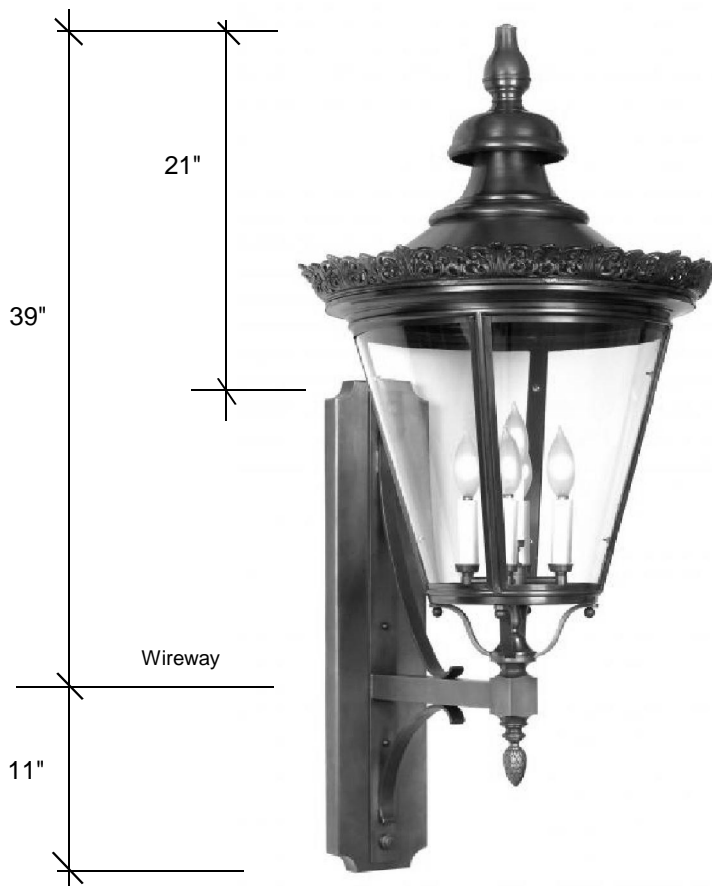

## 4941

50"L x 21"W x 23"D

[http://fourteenthcolonylighting.com/pdf/mounting\\_diagram.pdf](http://fourteenthcolonylighting.com/pdf/mounting_diagram.pdf)

This fixture comes standard with clear glass and has (5) candelabra socket that are U.L. listed for 40W each.

**Backplate 29"L x 5"W**

Please note the dimensions stated above are approximate.