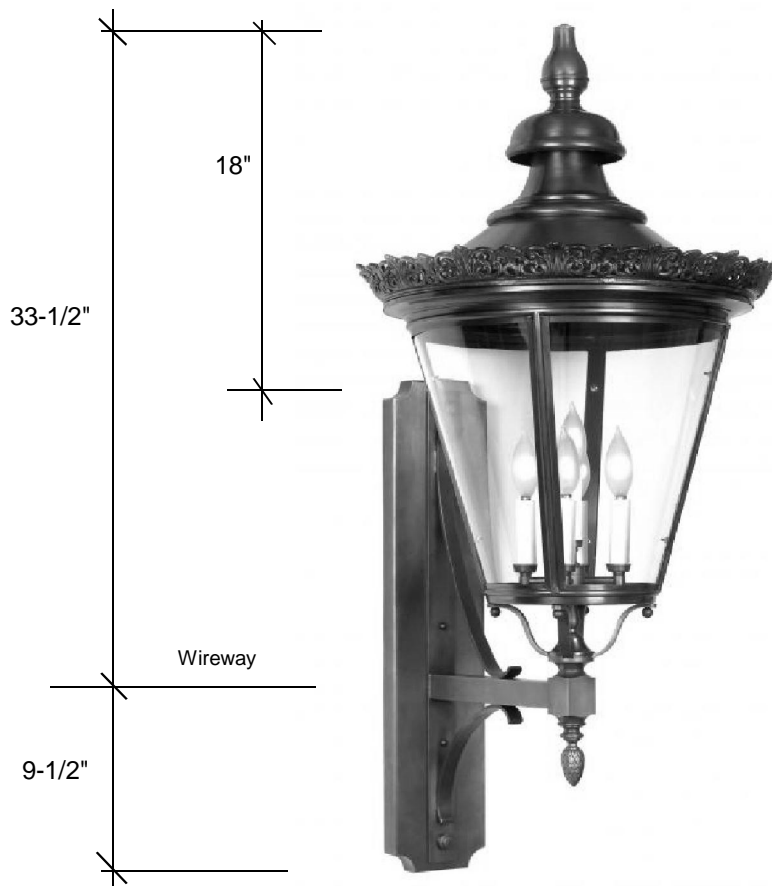

Fourteenth Colony

LIGHTING

797 Roland Street • Memphis, Tennessee 38104 • (901) 272-7007 • FAX: (901) 272-0365

4931

43"L x 18"W x 20"D

http://fourteenthcolonylighting.com/pdf/mounting_diagram.pdf

This fixture comes standard with clear glass and has (5) candelabra socket that are U.L. listed for 40W each.

Backplate 25"L x 5"W

Please note the dimensions stated above are approximate.