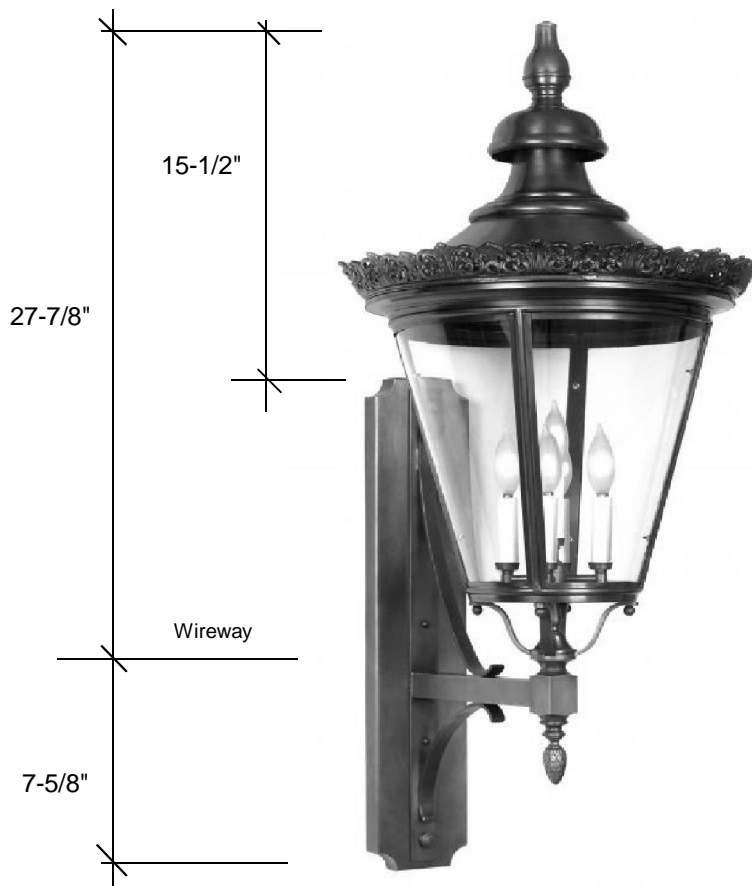

Fourteenth Colony

LIGHTING

797 Roland Street • Memphis, Tennessee 38104 • (901) 272-7007 • FAX: (901) 272-0365

4921

35.5"L x 15"W x 16.5"D

http://fourteenthcolonylighting.com/pdf/mounting_diagram.pdf

This fixture comes standard with clear glass and has (4) candelabra socket that are U.L. listed for 40W each.

Backplate 20"L x 5"W

Please note the dimensions stated above are approximate.