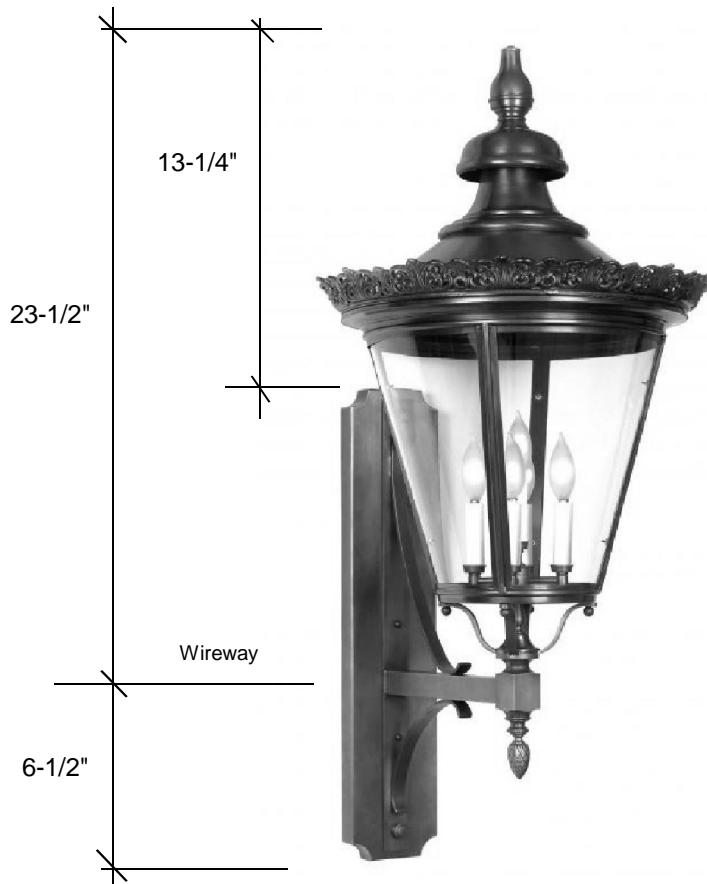

Fourteenth Colony

LIGHTING

797 Roland Street • Memphis, Tennessee 38104 • (901) 272-7007 • FAX: (901) 272-0365

4911

30"L x 12.5"W x 14"D

http://fourteenthcolonylighting.com/pdf/mounting_diagram.pdf

This fixture comes standard with clear glass and has (4) candelabra socket that are U.L. listed for 40W each.

Backplate 16.75"L x 5"W

Please note the dimensions stated above are approximate.