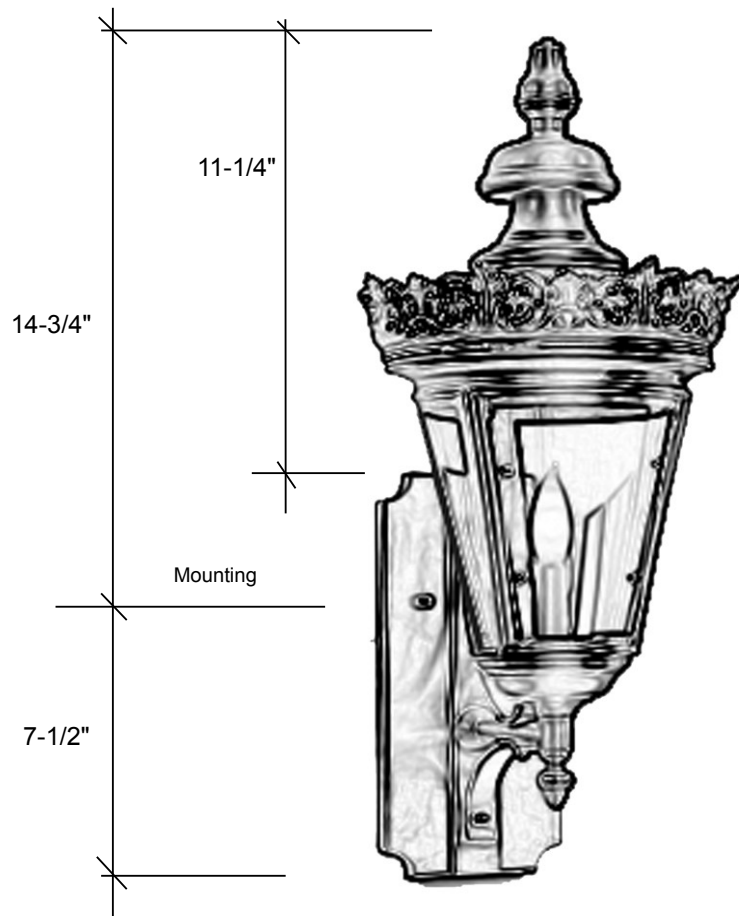

## 4901

22.25"L x 9.5"W x 10.5"D

This fixture comes standard with clear glass and has (1) candelabra socket that is U.L. listed for 60W with an option of (2) lights.

The finishes available are:

- Raw Brass (RWB) / Raw Copper (RWC)
- Antique Brass (AB) / Antique Copper (AC)
- Blackened Brass (DAB) / Blackened Copper (DAC)
- Antique Copper Verde (ACV) / Copper Verde (CV)
- Rust (RT) / Oil Rubbed Brass (ORB)

**Backplate 11"L x 5"W**

Please note the dimensions stated above are approximate.