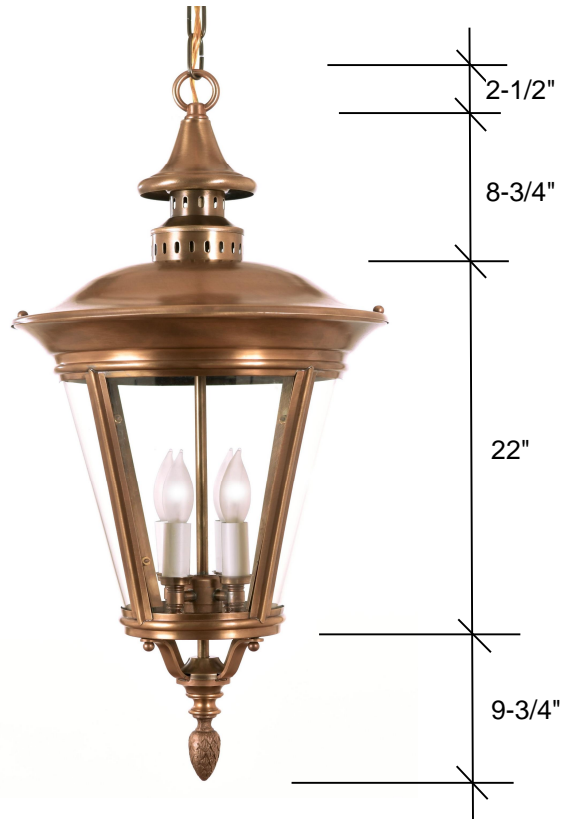

FOURTEENTH COLONY LIGHTING

HANDCRAFTED LIGHT FIXTURES MADE IN MEMPHIS, TENNESSEE

4532

43H x 21W

Dimensions not proportionate to lantern shown

Standard

4-40W Candles
Clear Glass
Canopy 5" Round

Glass Options

n/a

Lamp Options

n/a

Finish Options

Raw Brass (RWB)
Antique Brass (AB)
Blackened Brass (DAB)
Oil Rubbed Brass (ORB)
Raw Copper (RWC) *
Antique Copper (AC) *
Blackened Copper (DAC)
Antique Copper Verde (ACV)
Copper Verde (CV)
Rust (RT)