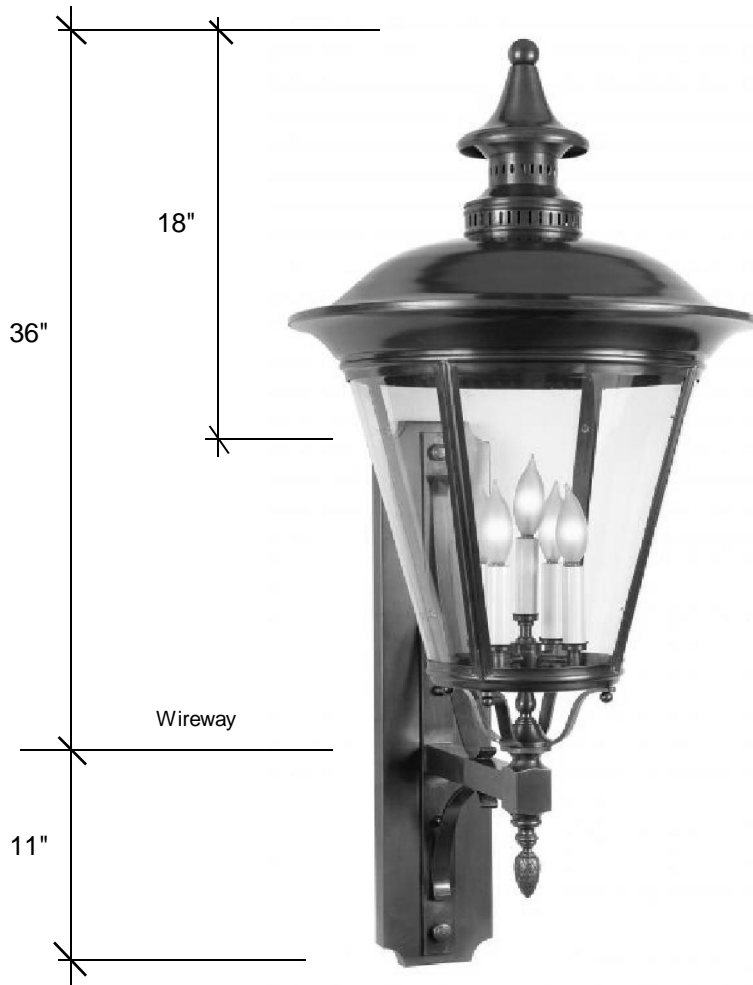

Fourteenth Colony

LIGHTING

797 Roland Street • Memphis, Tennessee 38104 • (901) 272-7007 • FAX: (901) 272-0365

4531

47"L x 21"W x 23"D

http://fourteenthcolonylighting.com/pdf/mounting_diagram.pdf

This fixture comes standard with clear glass and has (5) candelabra socket that are U.L. listed for 40W each.

Backplate 29"L x 5"W

Please note the dimensions stated above are approximate.