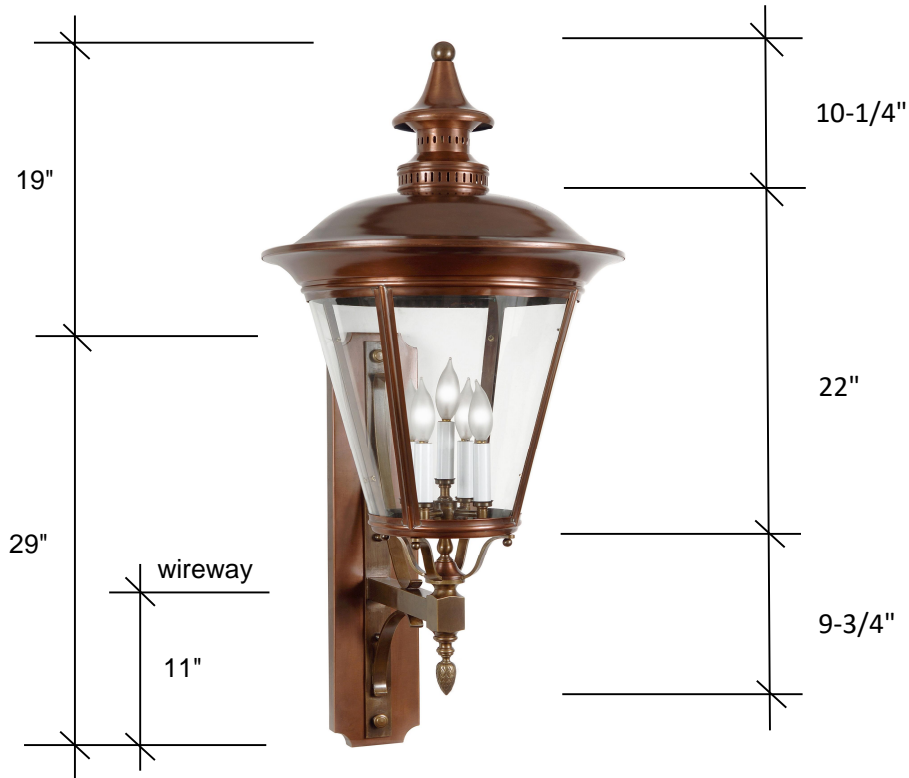

FOURTEENTH COLONY LIGHTING

HANDCRAFTED LIGHT FIXTURES MADE IN MEMPHIS, TENNESSEE

4531

48H x 21W x 23D

Dimensions not proportionate to lantern shown

Standard

5-40W Candles
Clear Glass
Backplate
29 x 5 x 1

Glass Options

n/a

Lamp Options

1-60W Medium
2-60W Candles
3-60W Candles
4-40W Candles

Finish Options

Raw Brass (RWB)
Antique Brass (AB)
Blackened Brass (DAB)
Oil Rubbed Brass (ORB)
Raw Copper (RWC) *
Antique Copper (AC) *
Blackened Copper (DAC)
Antique Copper Verde (ACV)
Copper Verde (CV)
Rust (RT)