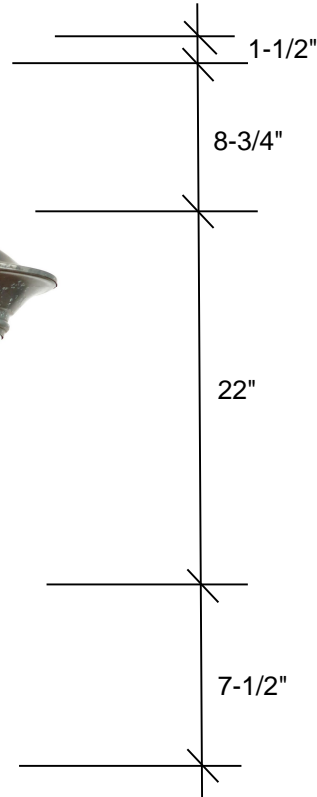

FOURTEENTH COLONY LIGHTING

HANDCRAFTED LIGHT FIXTURES MADE IN MEMPHIS, TENNESSEE

4530

39.75H X 21W

Dimensions not proportionate to lantern shown

Standard

5-40W Candles
Clear Glass
3" Post Collar

Glass Options

n/a

Lamp Options

2-60W Candles
3-60W Candles
4-40W Candles

Finish Options

Raw Brass (RWB)
Antique Brass (AB)
Blackened Brass (DAB)
Oil Rubbed Brass (ORB)
Raw Copper (RWC) *
Antique Copper (AC) *
Blackened Copper (DAC)
Antique Copper Verde (ACV)
Copper Verde (CV)
Rust (RT)